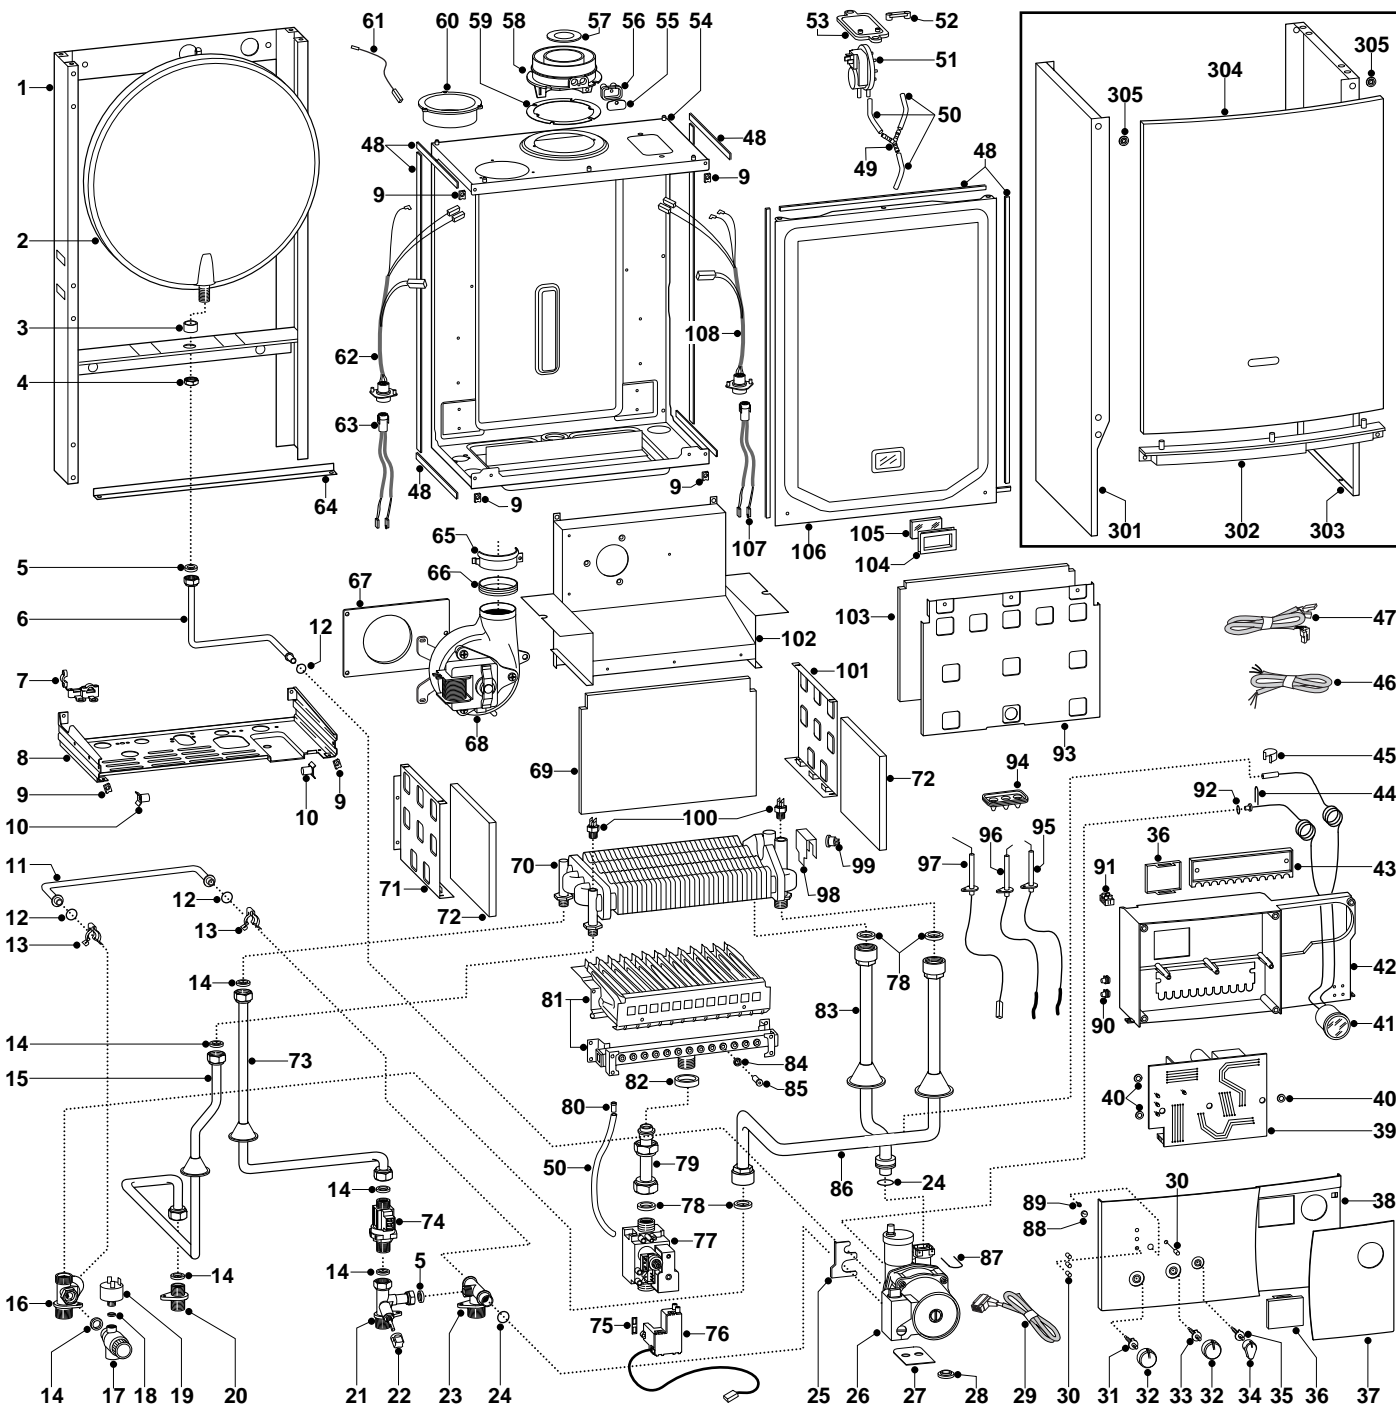

SPARE PARTS EXPLODED VIEW
GAS WALL BOILERS

Model

TX 23 MFFI

Edition 1 of 22 October 2002

ER2002210031501001

MODEL	CHARACTERISTICS	SERIAL NO. VALIDITY	REF.
TX 23 MFFI	METHANE	2320220500001	A

PART.	CODE	DESCRIPTION	REF.	NOTE
1	-----	Boiler frame		11
2	998616	Expansion vessel		
3	998776	Bush		
4	998581	3/8" lock nut		
5	573521	Gasket 3/8" (25 pcs)		
6	999525	Pipe (expansion vessel)		
7	998580	Cable holder		
8	-----	Hydraulic group support		11
9	570717	Spring (fastening) (5 pcs)		
10	995492	Pivot		
11	998589	By-pass pipe		
12	998077	O-ring gasket (20 pcs)		
13	998064	Spring (by-pass pipe) (10 pcs)		
14	573528	Gasket 1/2" (25 pcs)		
15	999104	Pipe (D.H.W. outlet)		
16	996049	Flow group (twin pass)		
17	998447	Safety valve (1/4" 3 Bar)		
18	569390	Gasket 1/4" (25 pcs)		
19	995903	Low water pressure switch		
20	998611	Union (hot water outlet)		
21	996050	Tap fitting		
22	571559	Filling cock knob		
23	996048	Return group with tap attachment		
24	998424	O-ring (C=4 D=17,04) (10 pcs)		
25	999162	Pump bracket		
26	999688	Pump		
27	995364	Spacer plate (pump)		
28	999100	Lock washer (20 pcs)		
29	999968	Cable (P.C.B. - pump)		
30	998576	Led (L=10.8)		
31	998578	Spindle (temperature knob)		
32	998933	Control knob		
33	998575	Spindle (temperature knob)		
34	998932	On-off knob		
35	998574	Spindle (on/off knob)		
36	997745	Timer opening cover		
37	995373	Front cover door		
38	998927	Front cover		
39	999723	P.C.B. (TX MFFI)		
40	569711	Nylon bush (10mm - 20 pcs)		
41	998935	Temperature/pressure gauge		
42	-----	Control panel		11
43	999238	Control panel cover		
44	571548	Clip (main flow switch)		
45	571565	Fixing spring (pressure gauge)		
46	999521	Cable (power supply)		
47	998635	Low voltage wiring		
48	998516	Gasket (adhesive 10x6 - 5 pcs)		
49	573327	"Y" piece (air pressure)		
50	573576	Compensation tube		
51	998484	Air pressure switch		
52	573329	Pressure intake cover		
53	997203	Support plate (air pressure switch)		
54	-----	Sealed chamber		11
55	998565	Cover (flue test point)		
56	998636	Gasket (flue test point - 5 pcs)		
57	999980	Restrictor (flue - exhaust manifold/header)		
58	999561	Flue (exhaust manifold/header)		
59	998637	Gasket (flue collar - 5 pcs)		
60	998595	Plug (air intake)		
61	999925	Earth cable (sealed chamber)		
62	995318	Fan cable & sensor		
63	995319	Fan cable & sensor		
64	995393	Frame support		
65	998566	Fixing clamp (fan)		
66	995349	Gasket (fan) (5 pcs)		