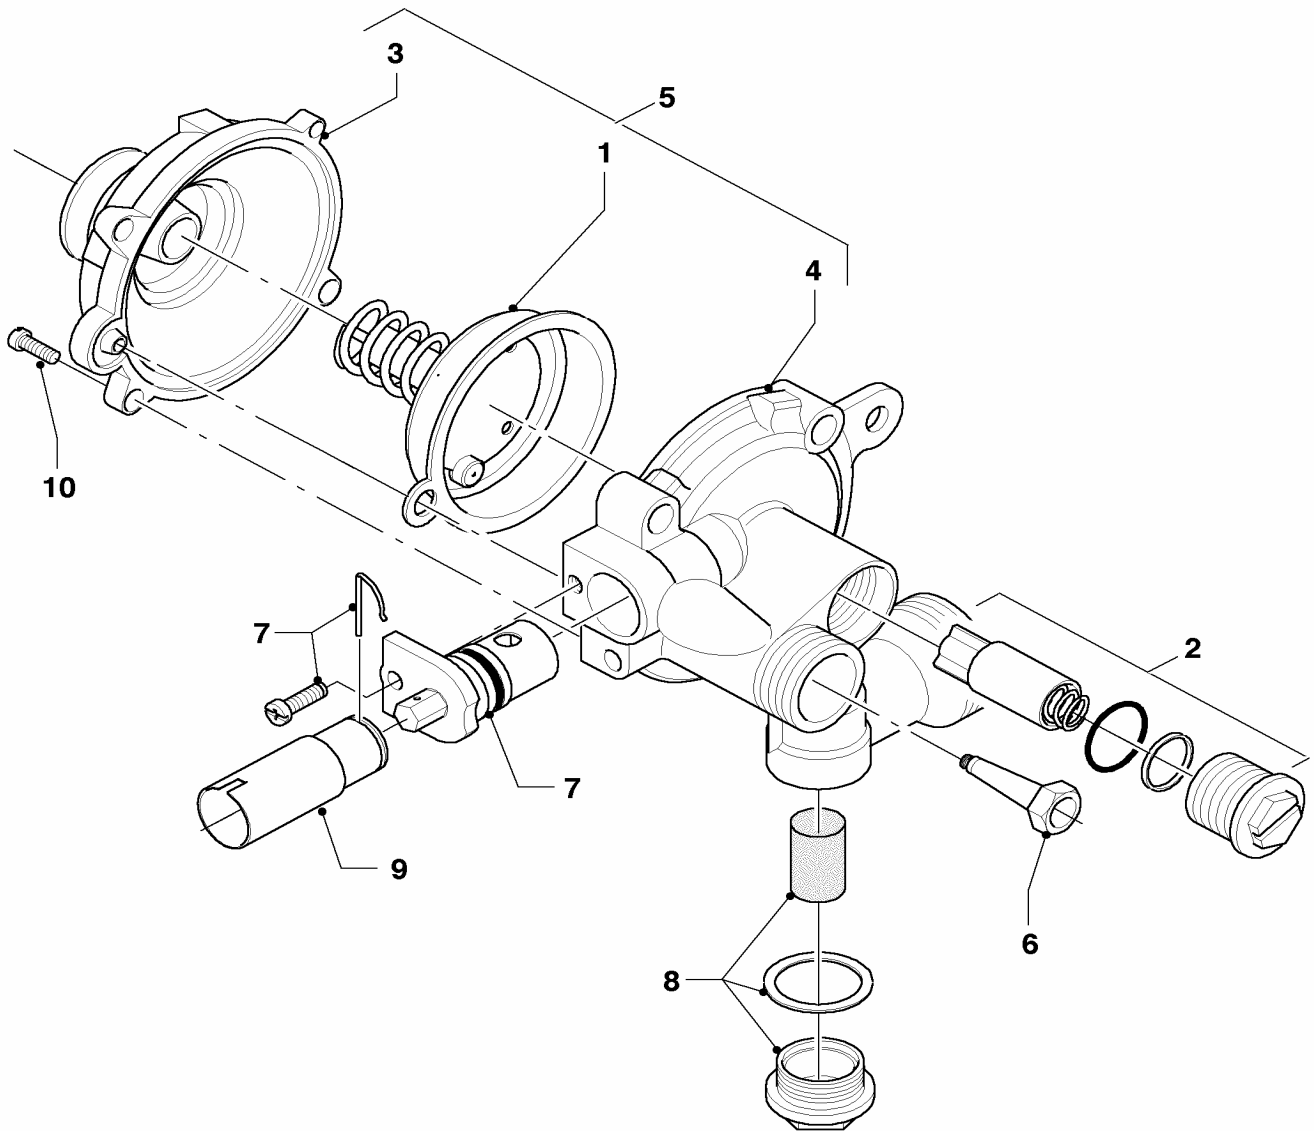

01 Water valve

MAG OE 14-0/0 RXZ

01 - 01 - 516

01 Water valve

MAG OE 14-0/0 RXZ

Pos.	Art.-No	Part	Type, note
		01-01-516	
01	111718	diaphragm cpl.	
02	115301	water quantity regulator, cpl.	
03	115302	water valve - upper part	
04	115303	lower part	
05	115305	water valve, cpl.	with parts 01, 02, 03, 04, 06, 07, 08 and 10
06	115313	venturi	
07	115315	temperature selector	
08	115318	water filter	
09	115167	adapter, cpl.	
10	115320	screw, cpl. (5 p.)	

Subject to alteration !

Attention: Please take the gross price from the valid price list !