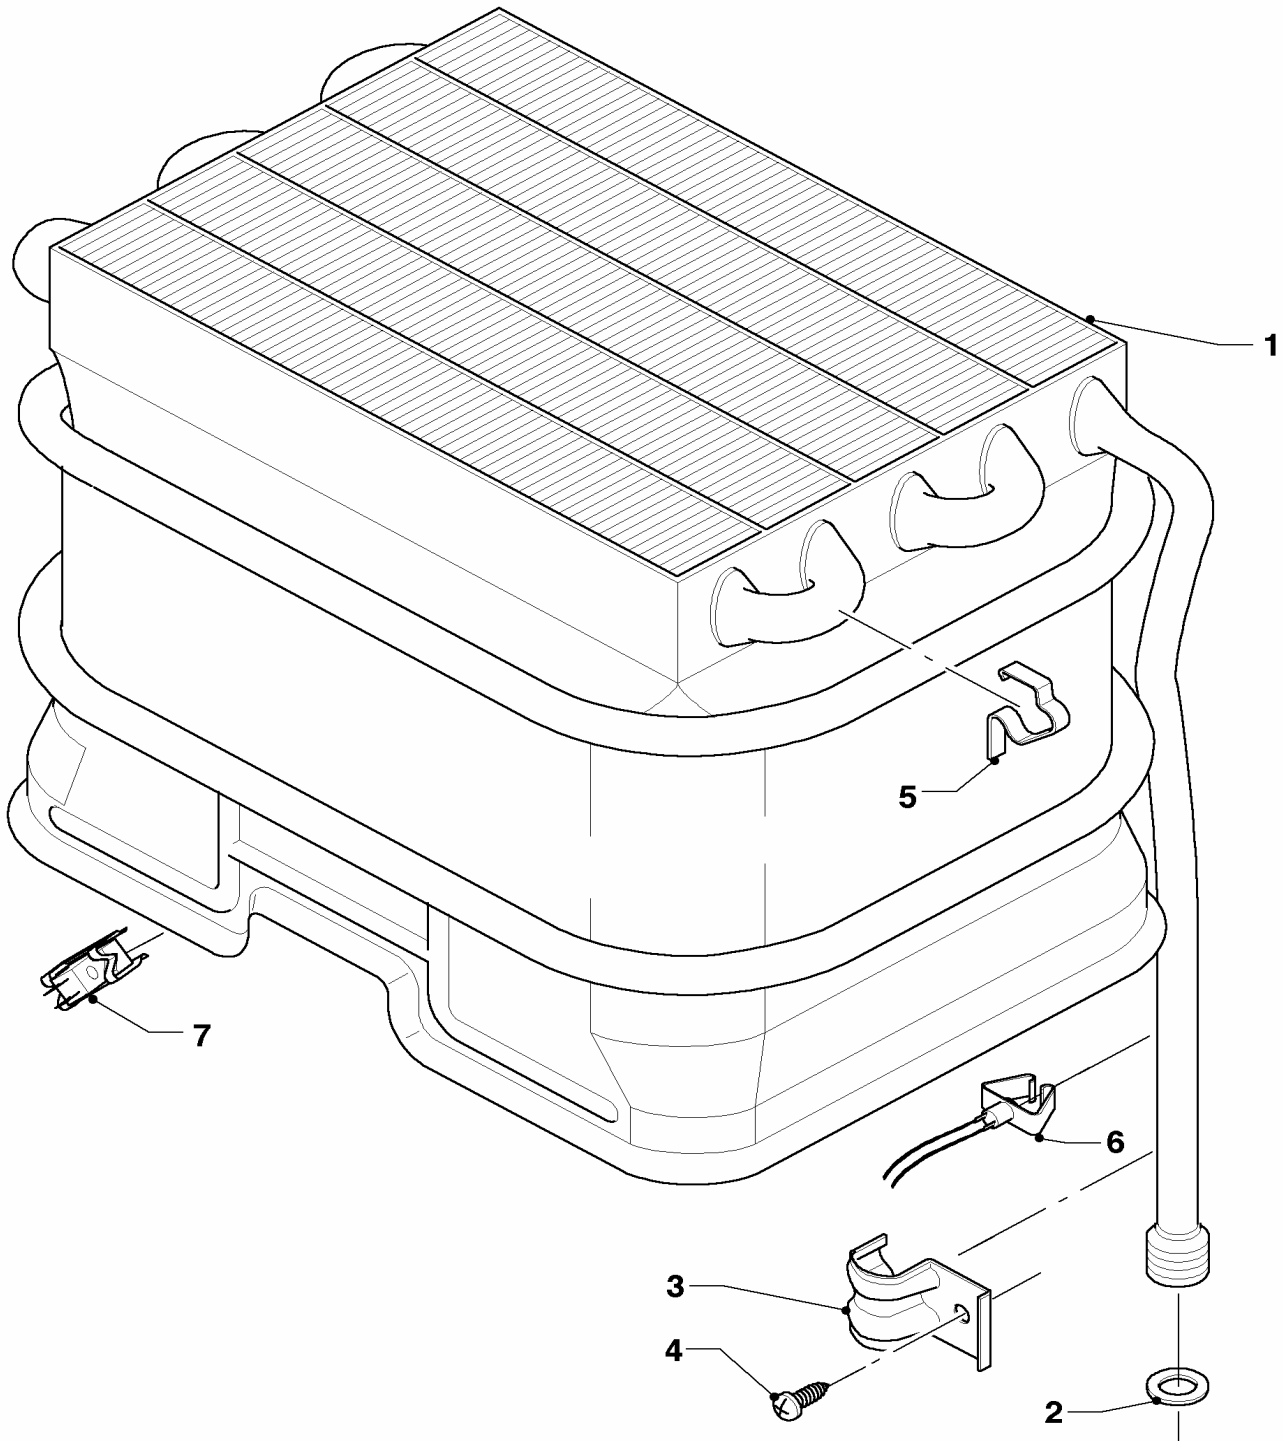

06a Heat exchanger 14l

MAG OE 14-0/0 RXI

01 - 06 - 513

06a Heat exchanger 14l

MAG OE 14-0/0 RXI

Pos.	Art.-No	Part	Type, note
		01-06-513	
01	061639	heat exchanger, cpl.	with part 02, 05
02	981143	packingring (set of 10)	
03	086133	spring clamp	
04	235727	screw	
05	139702	spring clamp (10 p.)	
06	115236	sensor, cpl. (TTB)	
07	115263	cable tree (NTC)	

Subject to alteration !

Attention: Please take the gross price from the valid price list !