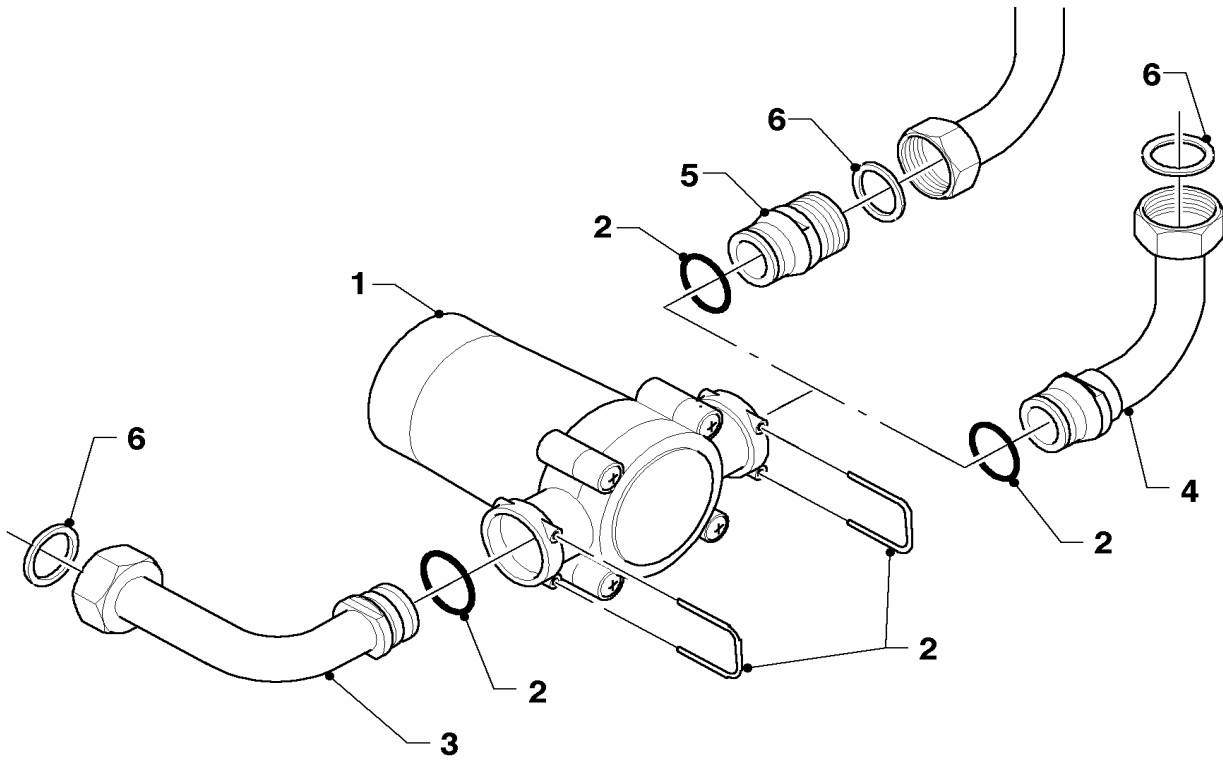

Subject to alteration !

Attention: Please take the gross price from the valid price list !

08a Connection parts

MAG OE 14-0/0 GRX

01 - 08 - 536

08a Connection parts

MAG OE 14-0/0 GRX

Pos.	Art.-No	Part	Type, note
		01-08-536	
01	023100	generator, cpl.	with part 02
02	219634	set of clamps/clips and packingrings	
03	115183	cold water tube	with parts 02, 06
04	115181	cold water tube	with parts 02, 06
06	981143	packingring (set of 10)	