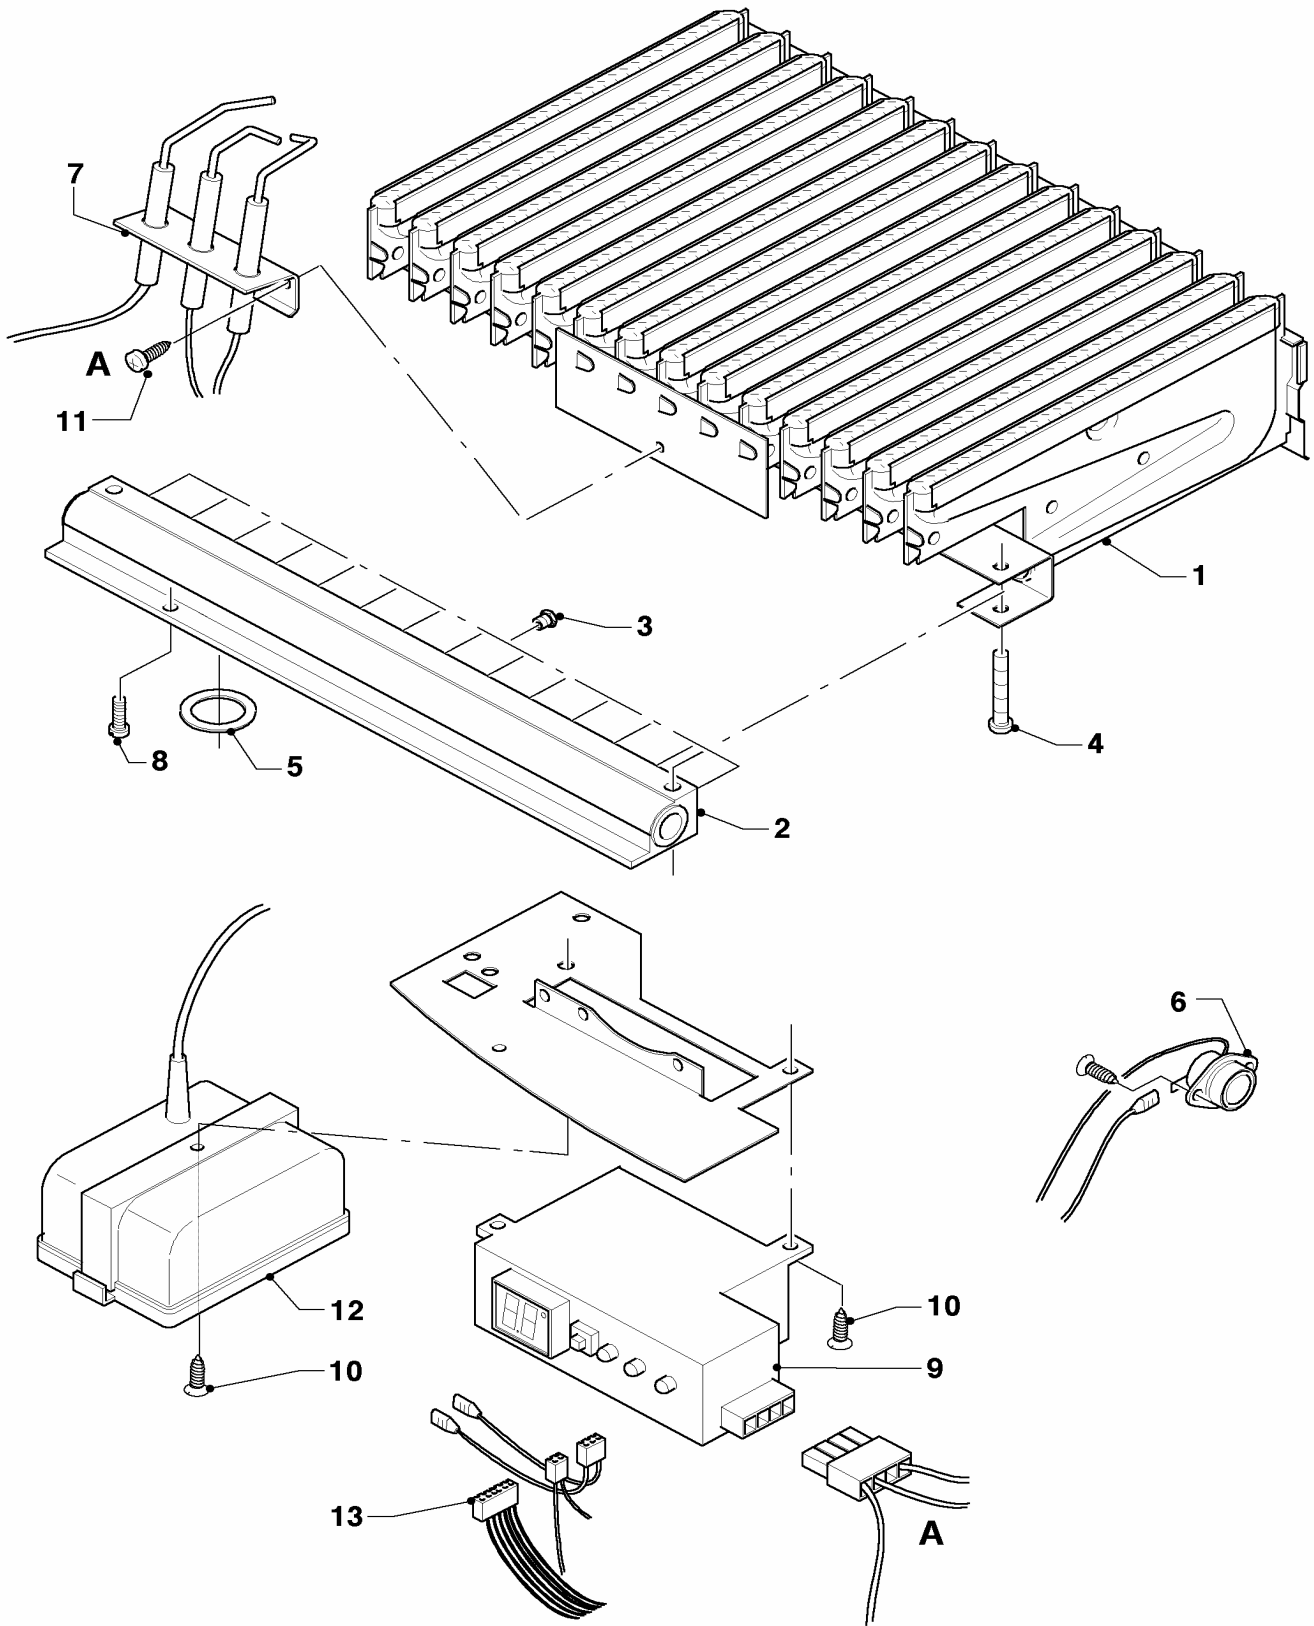

04 Burner

MAG OE 14-0/0 GRX

01 - 04 - 541

04 Burner

MAG OE 14-0/0 GRX

Pos.	Art.-No	Part	Type, note
		01-04-541	
01	115190	burner chamber group, cpl.	with part 04
02	115193	burner support, cpl.	with parts 04, 05, 15
03	291207	burner nozzle cpl. (14 p.)	
04	105831	cylinder screw, cpl. (10 p.)	
05	981125	packingring cpl. (set of 10)	
06	115236	sensor, cpl. (TTB)	
07	509697	ignition electrode, cpl.	
08	105829	cylinder screw, cpl. (10 p.)	
09	115257	flame supervision device, cpl.	LED, with part 10
10	105834	cylinder screw, cpl. (10 p.)	
11	115198	cylinder screw, cpl. (10 p.)	
12	115264	battery casing	
13	115258	cable tree	

Subject to alteration !

Attention: Please take the gross price from the valid price list !