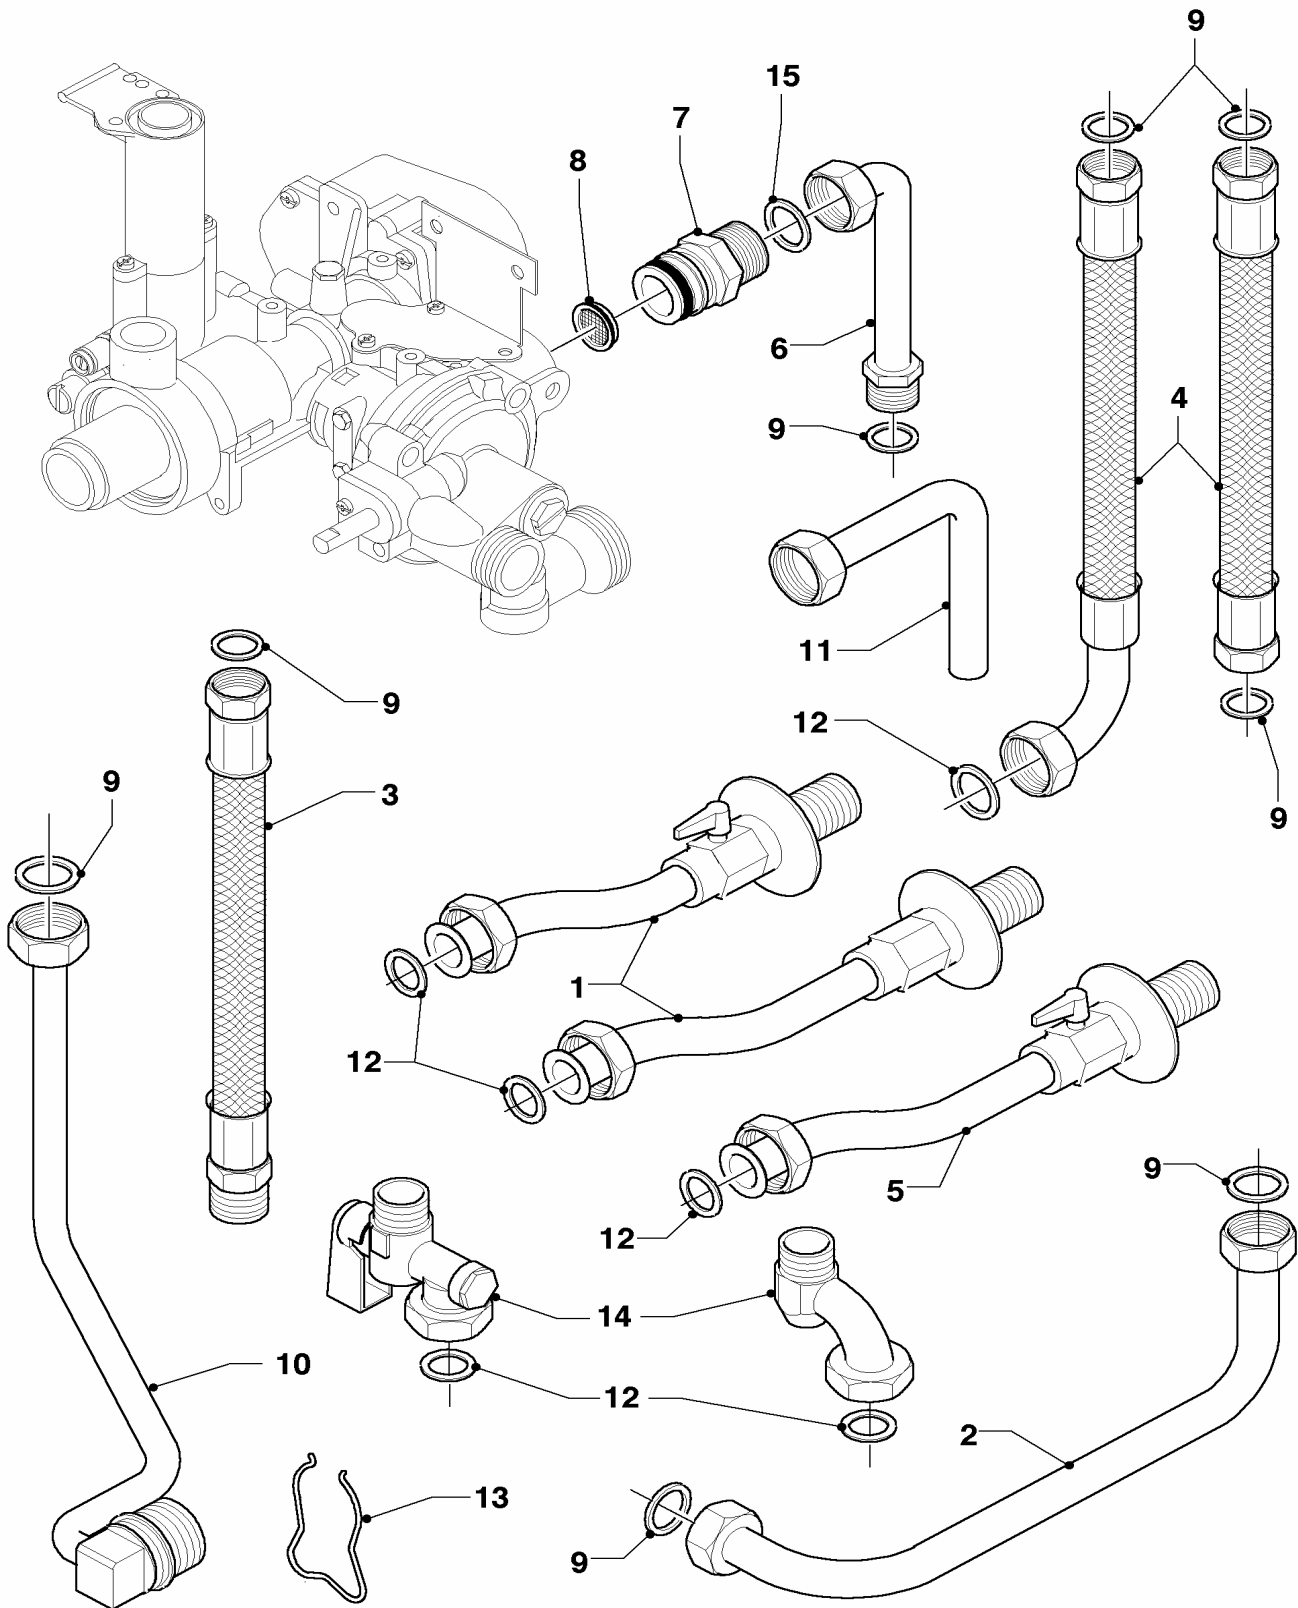

08a Connection parts

MAG OE 14-0/0 RXZ

01 - 08 - 532.01

08a Connection parts

MAG OE 14-0/0 RXZ

Pos.	Art.-No	Part	Type, note
		01-08-532	
00	0020006035	gas pressure governor, cpl.	not shown
01	-	-	not for this appliance
02	115184	cold water tube	with part 09
03	113858	connection tube,cpl.	with part 09
04	-	-	not for this appliance
05	-	-	not for this appliance
06	115298	tube, cpl.	
07	115265	gas connection, cpl.	
08	115299	gas filter	
09	981143	packingring (set of 10)	
10	-	-	not for this appliance
11	-	-	not for this appliance
12	-	-	not for this appliance
13	-	-	not for this appliance
14	-	-	not for this appliance
15	117396	packingring (set of 10)	

Subject to alteration !

Attention: Please take the gross price from the valid price list !