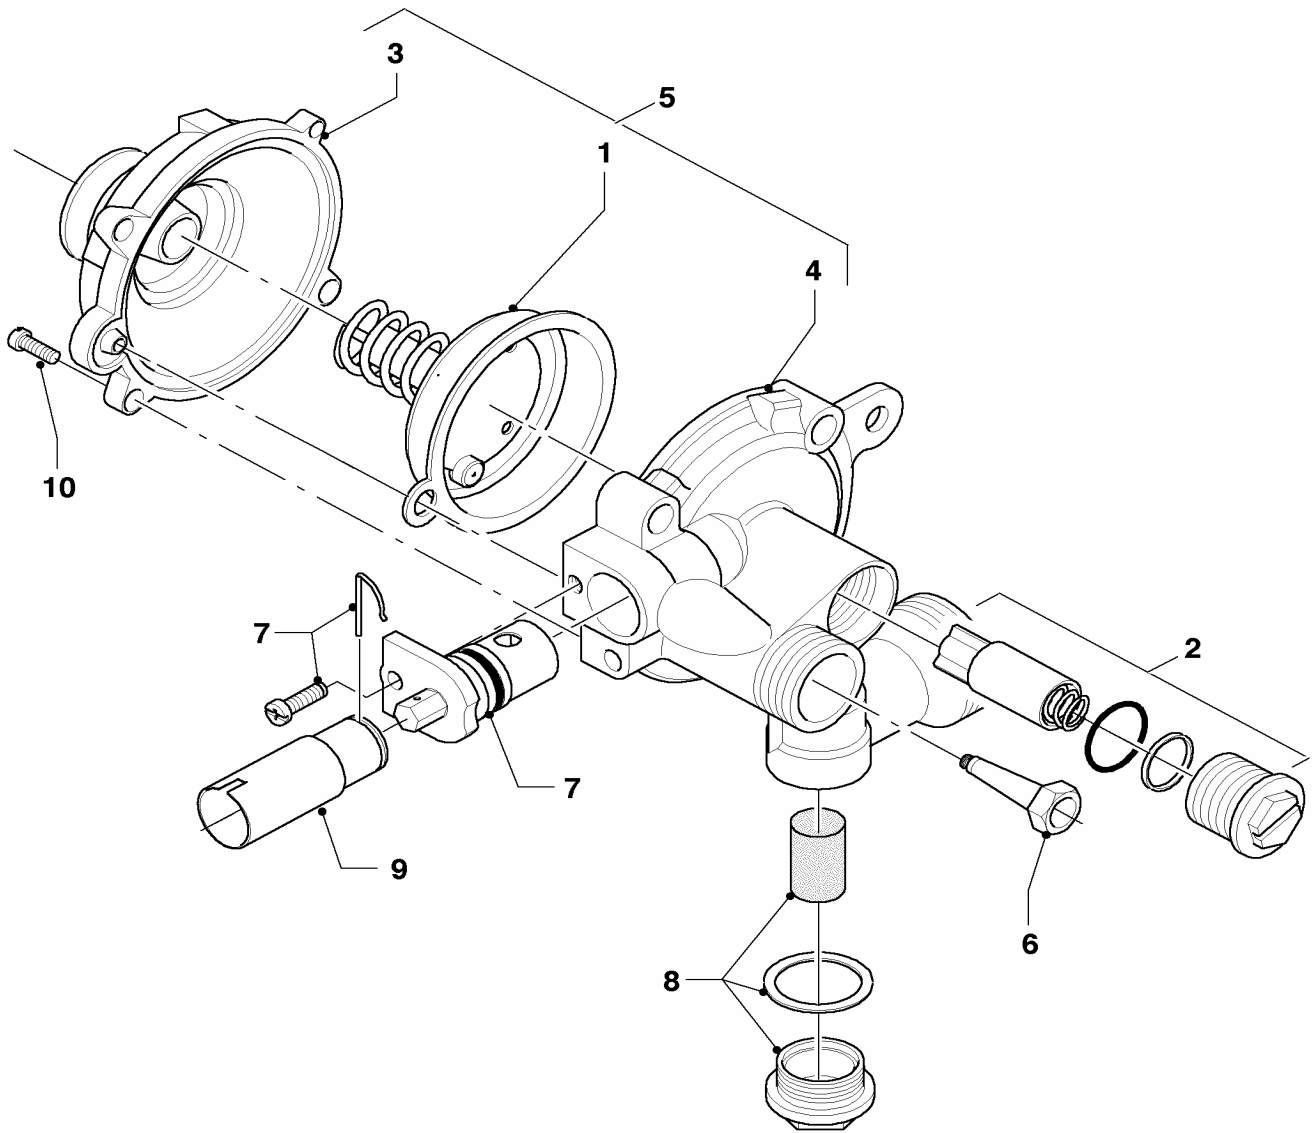

01 Water valve

MAG OE 14-0/0 GRX

01 - 01 - 516

01 Water valve

MAG OE 14-0/0 GRX

Pos.	Art.-No	Part	Type, note
		01-01-516	
01	111718	diaphragm cpl.	
02	115301	water quantity regulator, cpl.	
03	115302	water valve - upper part	
04	115303	lower part	
05	115305	water valve, cpl.	with parts 01, 02, 03, 04, 06, 07, 08 and 10
06	115313	venturi	
07	115315	temperature selector	
08	115318	water filter	
09	115167	adapter, cpl.	
10	115320	screw, cpl. (5 p.)	

Subject to alteration !

Attention: Please take the gross price from the valid price list !