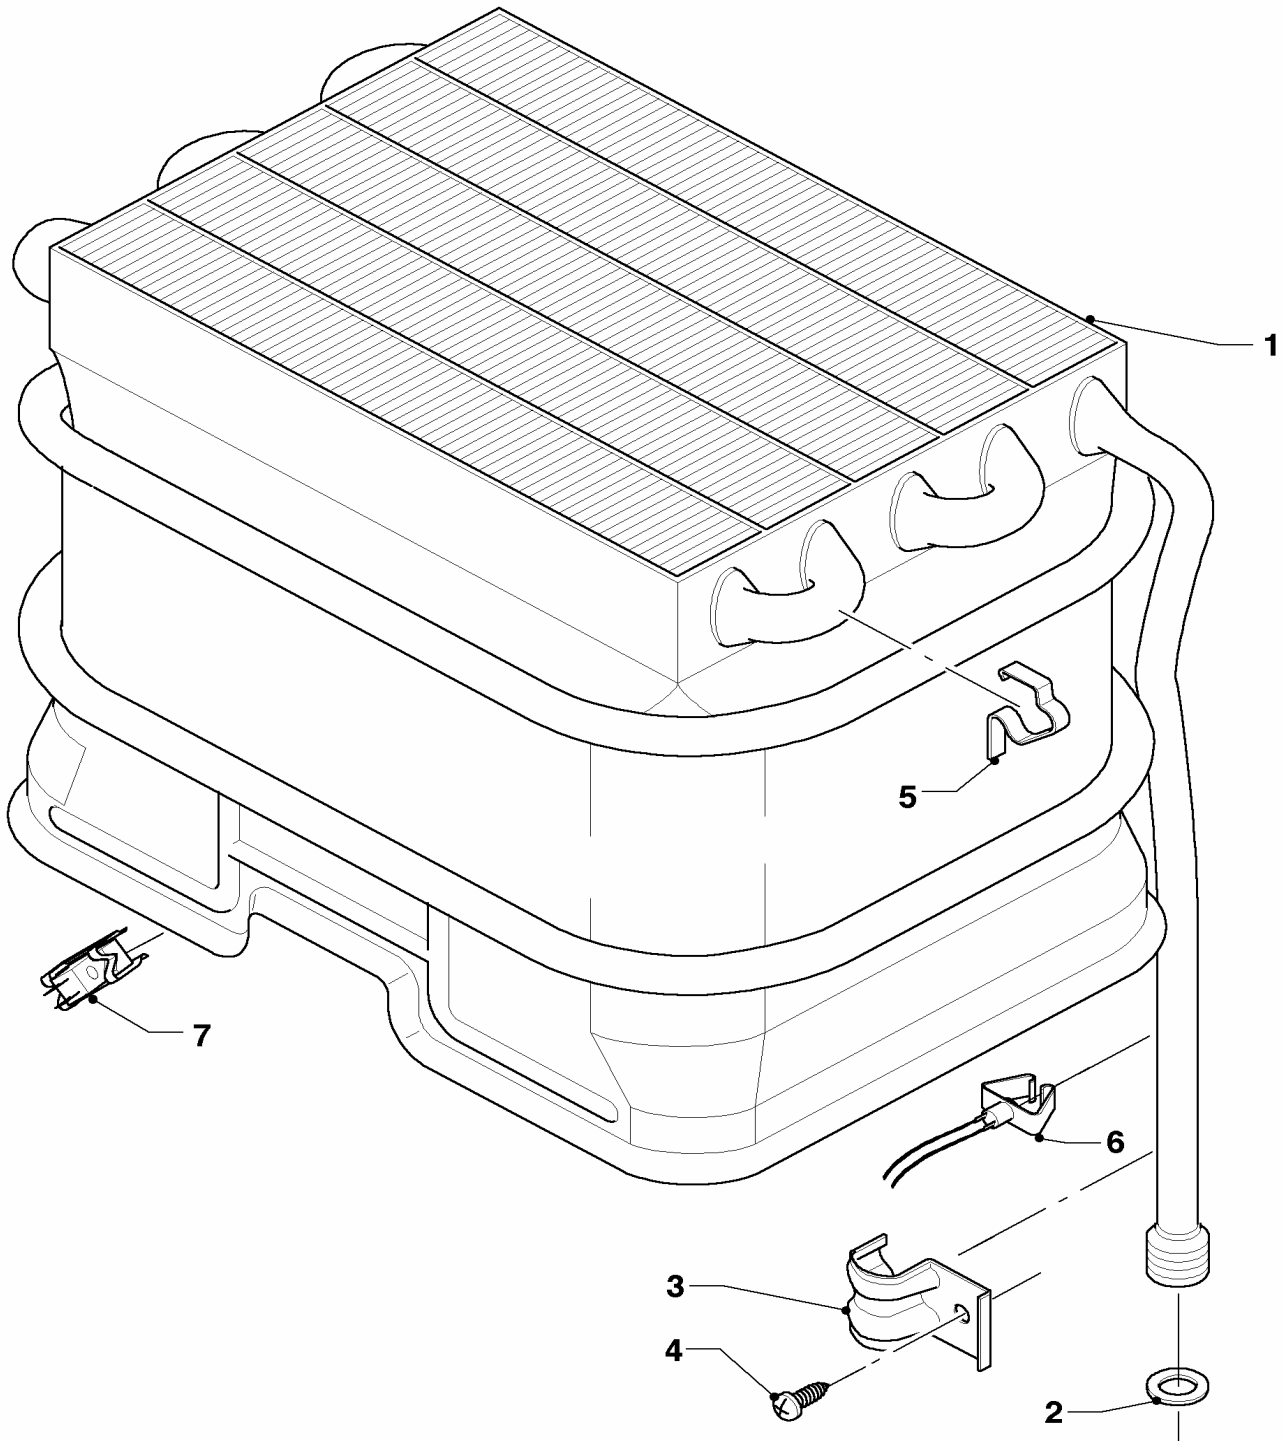

06a Heat exchanger 14l

MAG OE 14-0/0 GRX

01 - 06 - 513

06a Heat exchanger 14I

MAG OE 14-0/0 GRX

Pos.	Art.-No	Part	Type, note
		01-06-513	
01	061639	heat exchanger, cpl.	with part 02, 05
02	981143	packingring (set of 10)	
03	086133	spring clamp	
04	235727	screw	
05	139702	spring clamp (10 p.)	
06	115236	sensor, cpl. (TTB)	
07	115263	cable tree (NTC)	

Subject to alteration !

Attention: Please take the gross price from the valid price list !