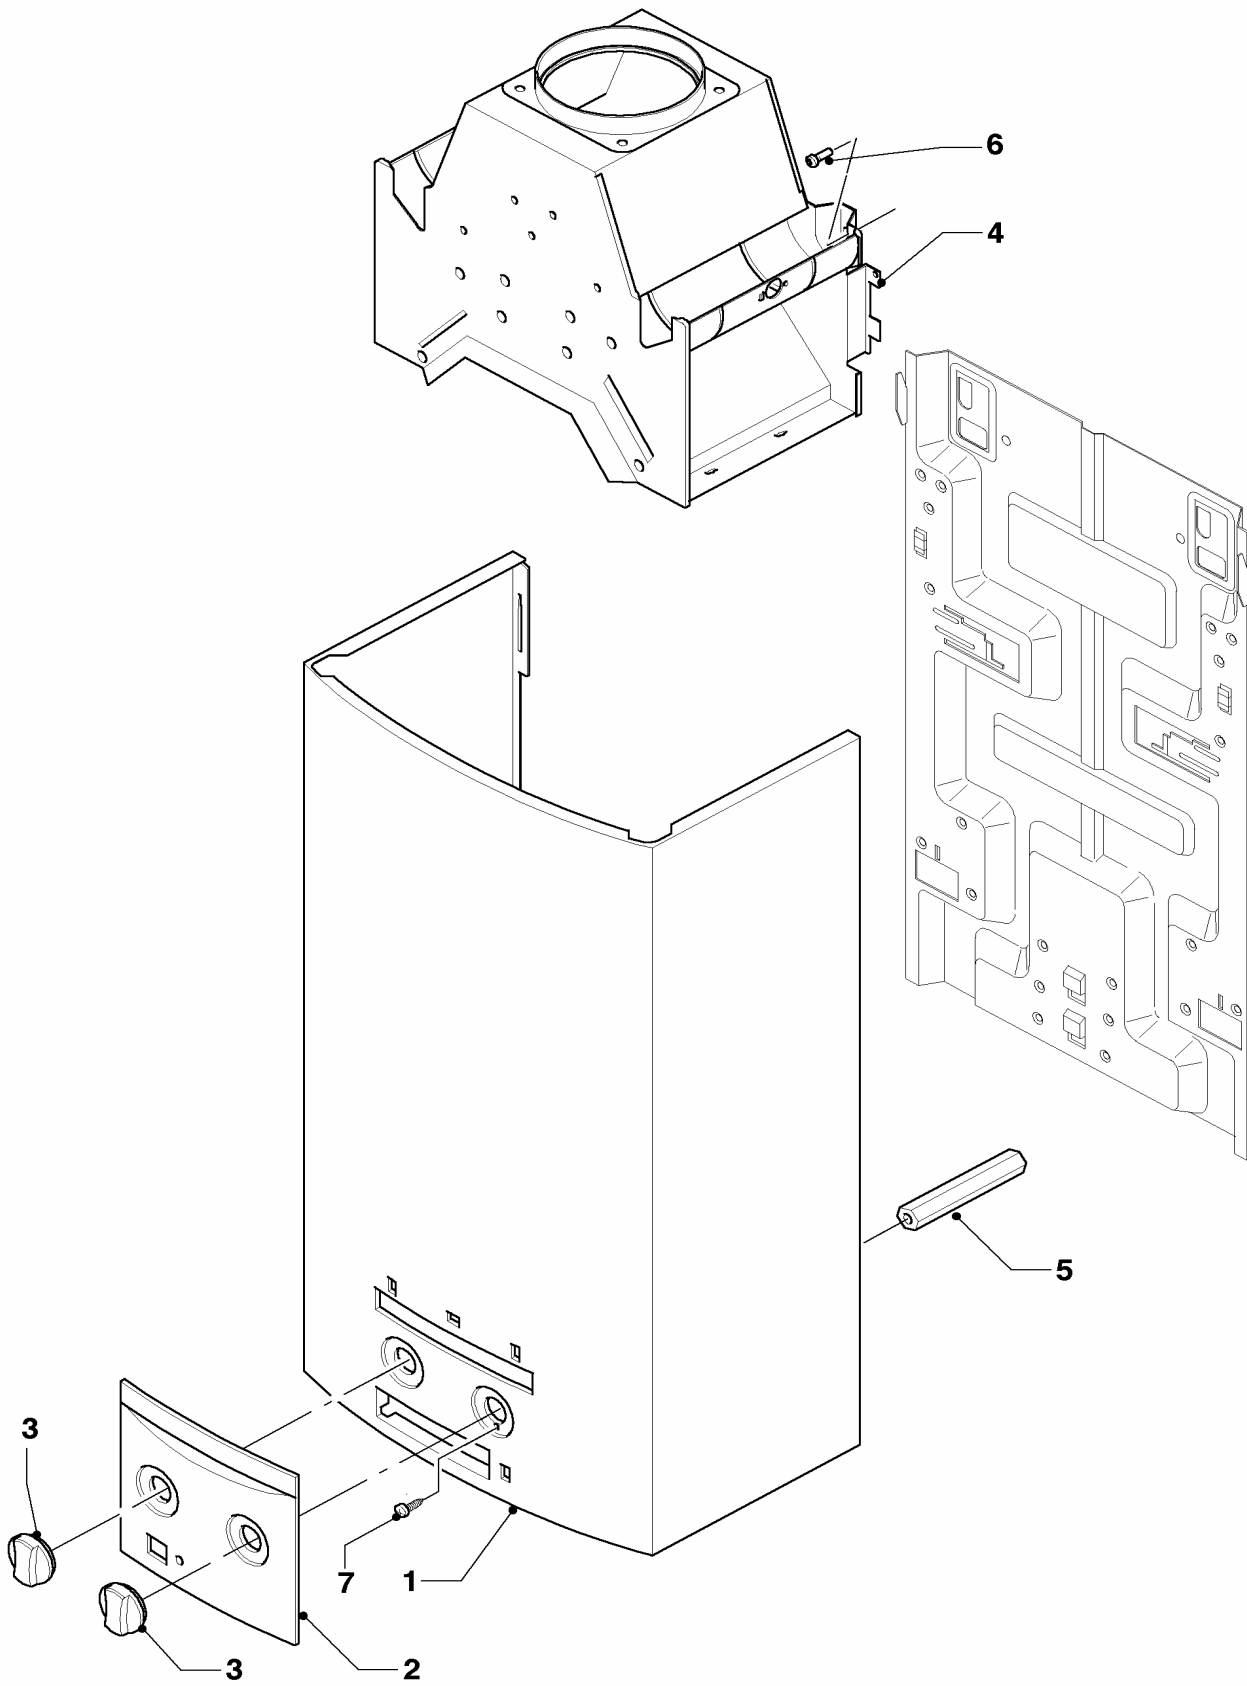

07 Casing parts

MAG OE 14-0/0 RXI

01 - 07 - 554

07 Casing parts

MAG OE 14-0/0 RXI

Pos.	Art.-No	Part	Type, note
		01-07-554	
01	115148	cowling, cpl.	
02	115157	covering plate, cpl.	
03	115164	knob, cpl.	
04	075086	draft diverter, cpl.	with part 06
05	117257	distance piece	
06	105832	cylinder screw, cpl. (10 p.)	
07	105834	cylinder screw, cpl. (10 p.)	

Subject to alteration !

Attention: Please take the gross price from the valid price list !