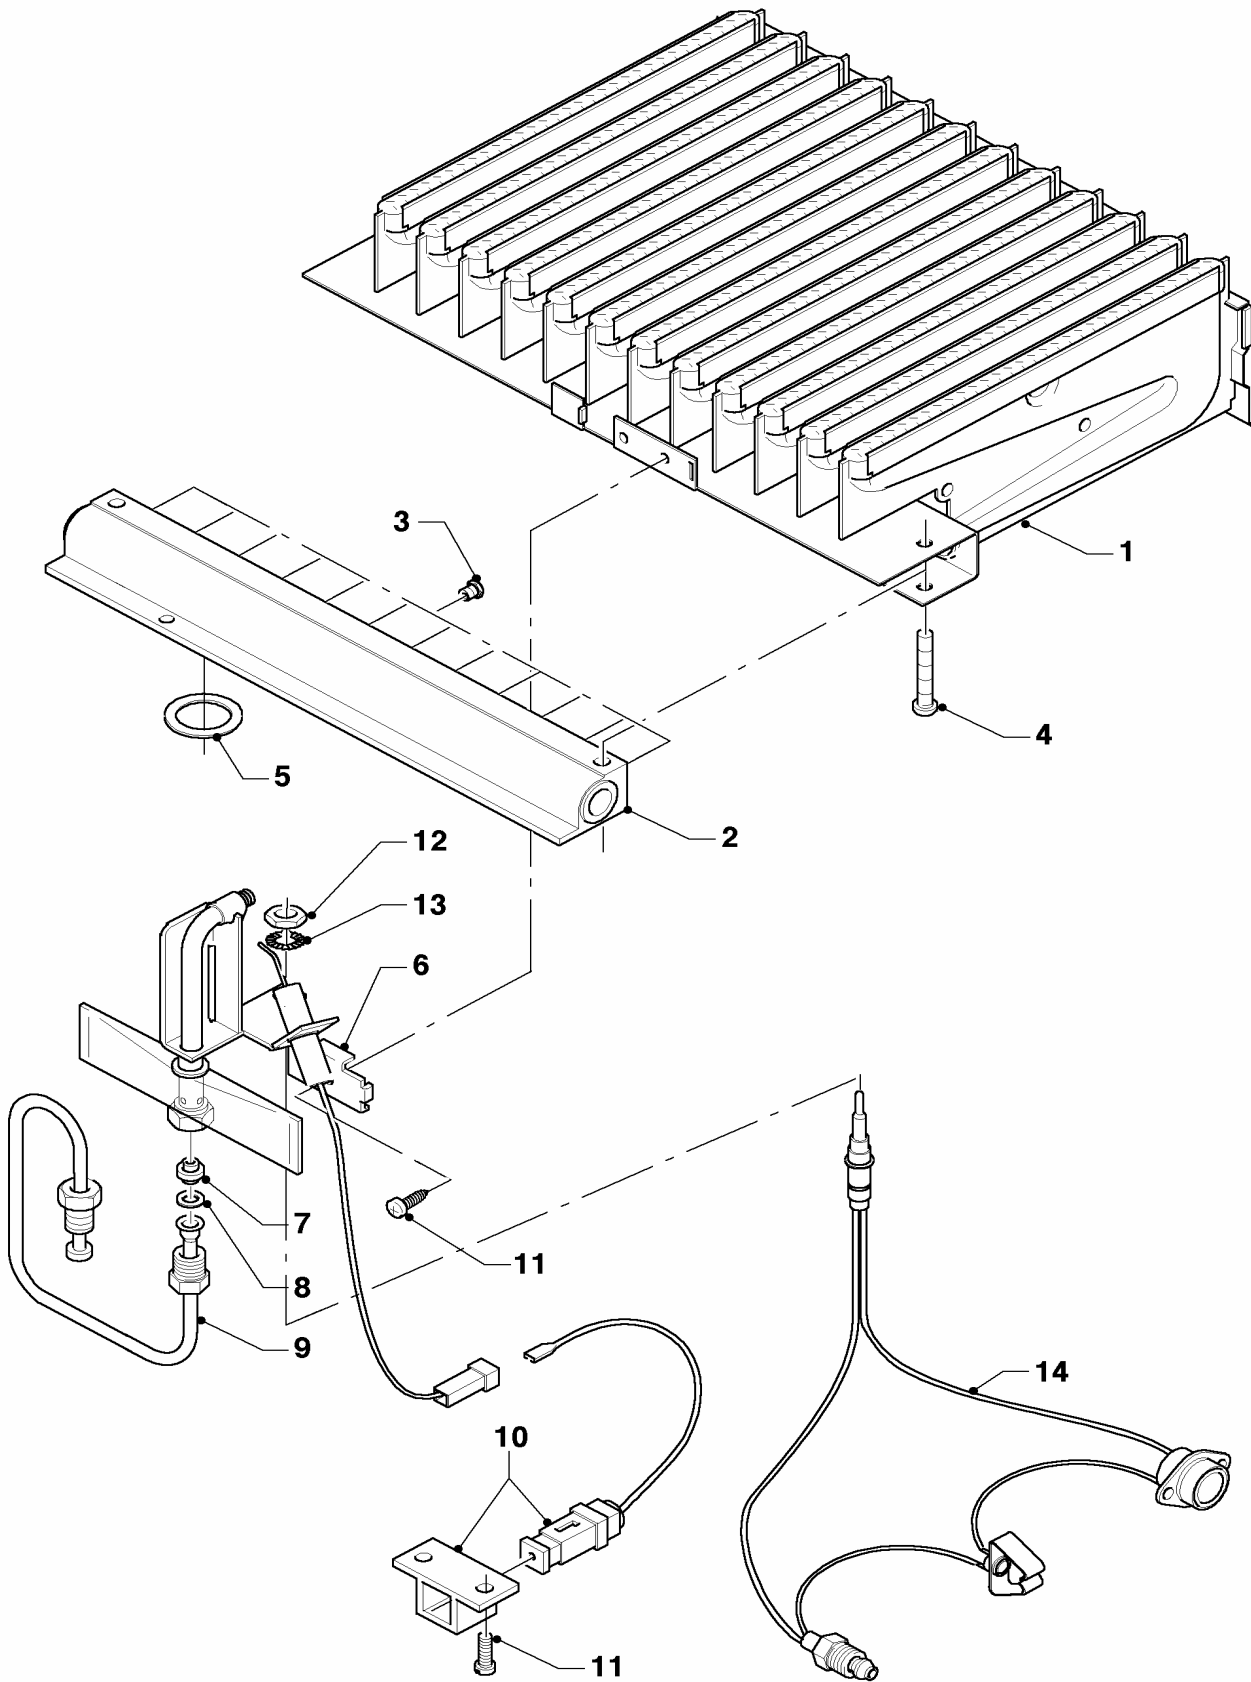

04 Burner

MAG OE 14-0/0 RXZ

01 - 04 - 539

04 Burner

MAG OE 14-0/0 RXZ

Pos.	Art.-No	Part	Type, note
		01-04-539	
01	115190	burner chamber group, cpl.	with part 04
02	115193	burner support, cpl.	with parts 04, 05, 15
03	291207	burner nozzle cpl. (14 p.)	
04	105831	cylinder screw, cpl. (10 p.)	
05	981125	packingring cpl. (set of 10)	
06	115195	pilot burner, cpl.	with parts 08, 11, 12, 13
07	040548	pilot burner nozzle (D=0,40 mm)	
08	115196	packing ring cpl. (10 p.)	
09	115201	pilot burner tube, cpl.	with part 08
10	115248	piezo ignition, cpl.	with part 11
11	115198	cylinder screw, cpl. (10 p.)	
12	114627	nut, cpl. (10 p.)	
13	191306	disc (10 p.)	
14	115205	temperature limiter cpl.	

Subject to alteration !

Attention: Please take the gross price from the valid price list !