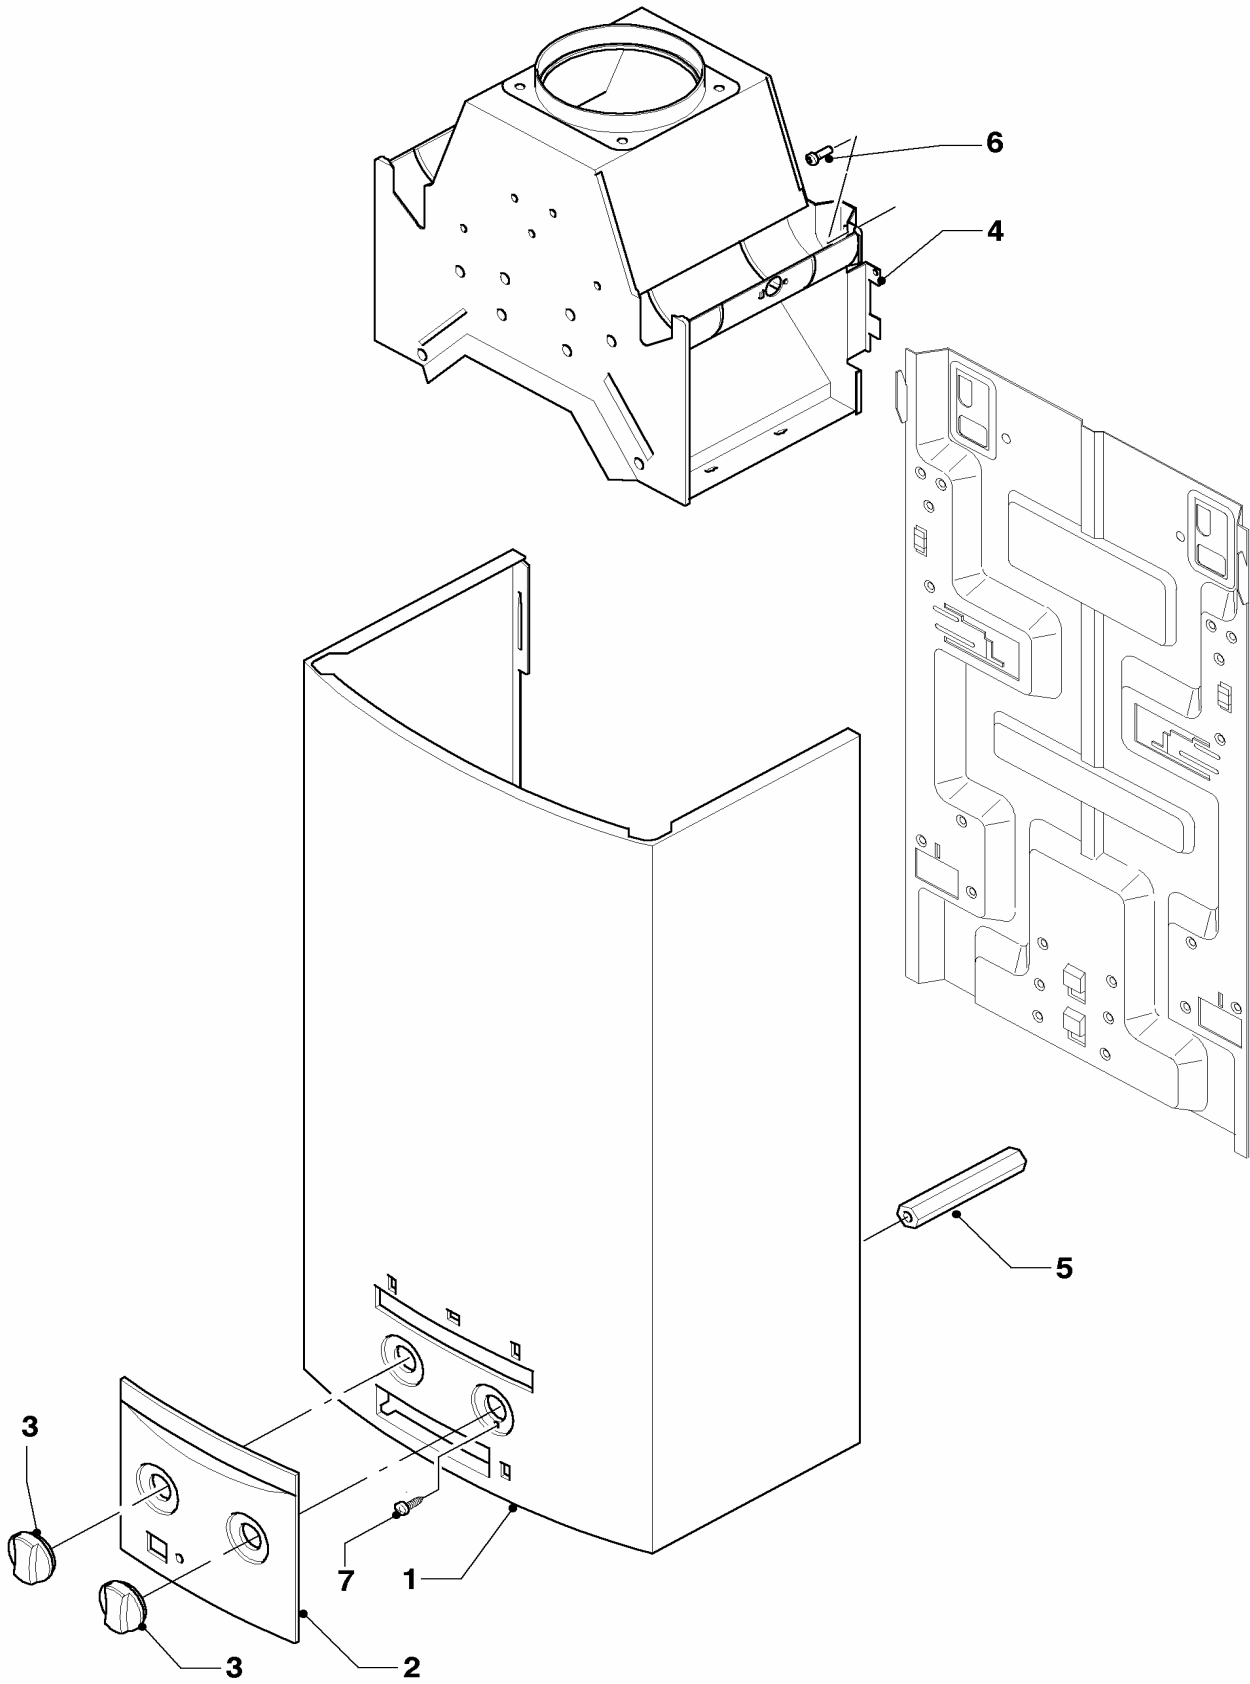

07 Casing parts

MAG OE 14-0/0 GRX

01 - 07 - 554

07 Casing parts

MAG OE 14-0/0 GRX

Pos.	Art.-No	Part	Type, note
		01-07-554	
01	115148	cowling, cpl.	
02	115157	covering plate, cpl.	
03	115164	knob, cpl.	
04	075086	draft diverter, cpl.	with part 06
05	117257	distance piece	
06	105832	cylinder screw, cpl. (10 p.)	
07	105834	cylinder screw, cpl. (10 p.)	

Subject to alteration !

Attention: Please take the gross price from the valid price list !