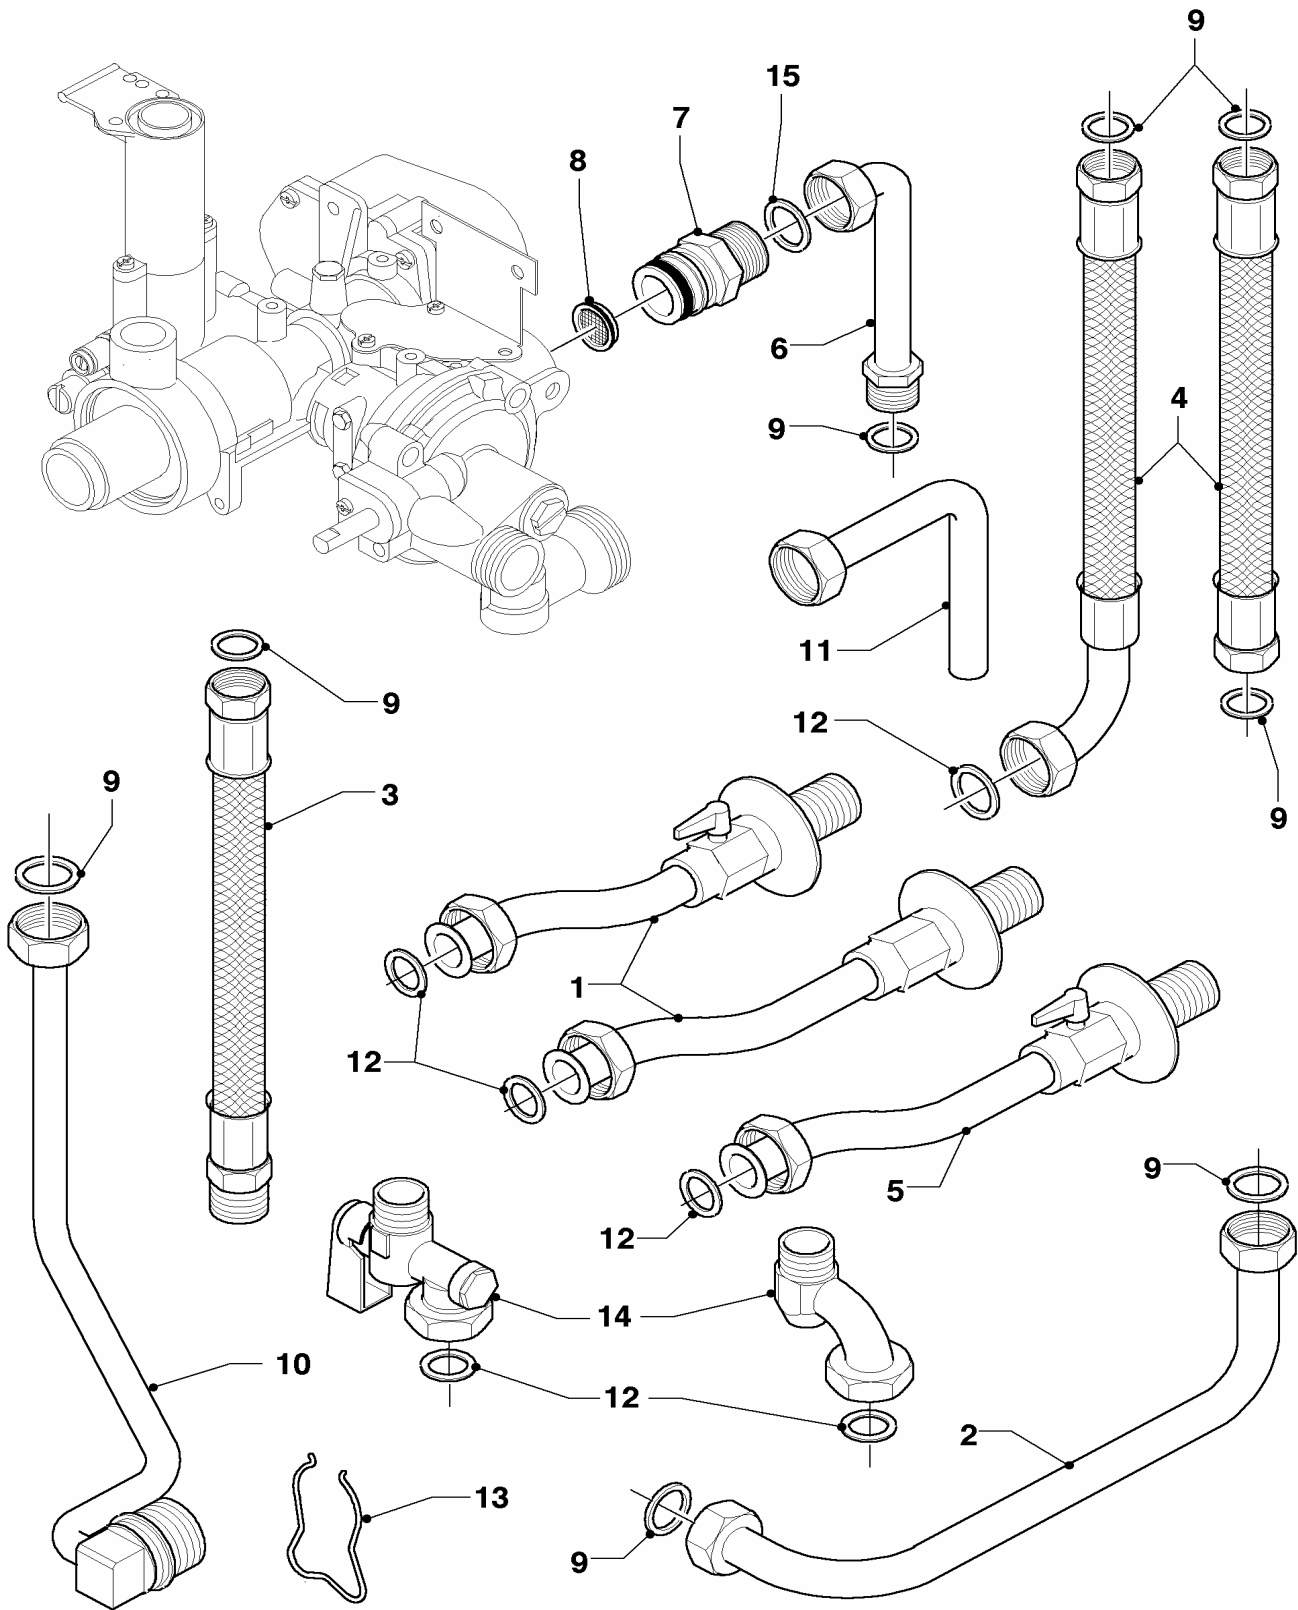

08b Connection parts

MAG OE 14-0/0 GRX

01 - 08 - 532.01

08b Connection parts

MAG OE 14-0/0 GRX

Pos.	Art.-No	Part	Type, note
		01-08-532	
00	0020006035	gas pressure governor, cpl.	not shown
01	-	-	not for this appliance
02	115184	cold water tube	with part 09
03	113858	connection tube,cpl.	with part 09
04	-	-	not for this appliance
05	-	-	not for this appliance
06	115298	tube, cpl.	
07	115265	gas connection, cpl.	
08	115299	gas filter	
09	981143	packingring (set of 10)	
10	-	-	not for this appliance
11	-	-	not for this appliance
12	-	-	not for this appliance
13	-	-	not for this appliance
14	-	-	not for this appliance
15	117396	packingring (set of 10)	

Subject to alteration !

Attention: Please take the gross price from the valid price list !