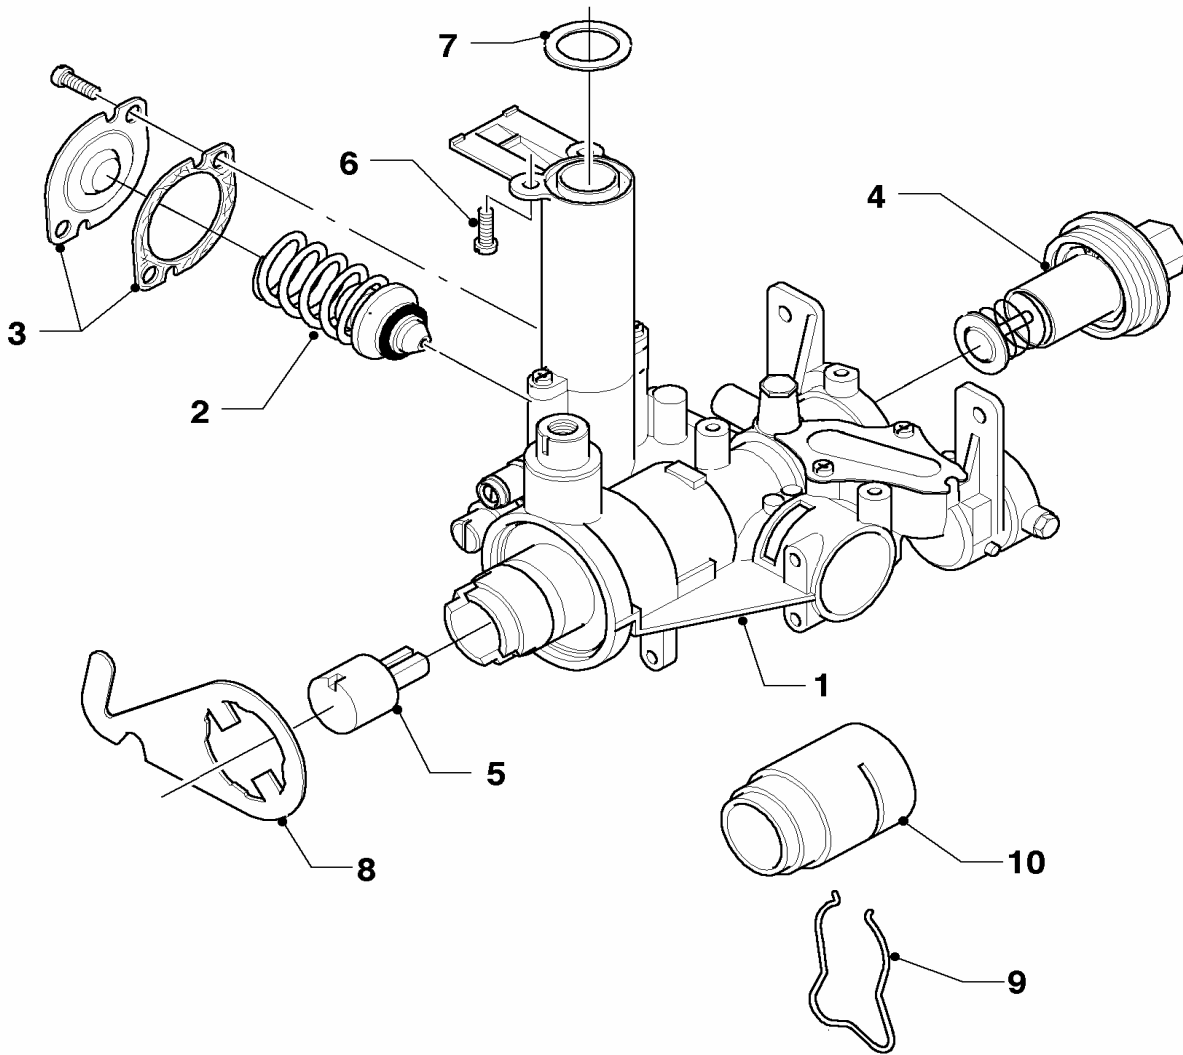

Subject to alteration !

Attention: Please take the gross price from the valid price list !

05 Gas section

MAG OE 14-0/0 RXZ

01 - 02 - 514

05 Gas section

MAG OE 14-0/0 RXZ

Pos.	Art.-No	Part	Type, note
		01-02-514	
01	111722	gas section, cpl.	with parts 02, 03, 05, 06 and 07
02	115324	water deficiency valve	
03	115329	cover and packingring	
04	115353	magneto	
05	115168	adapter, cpl.	
06	105829	cylinder screw, cpl. (10 p.)	
07	981125	packingring cpl. (set of 10)	