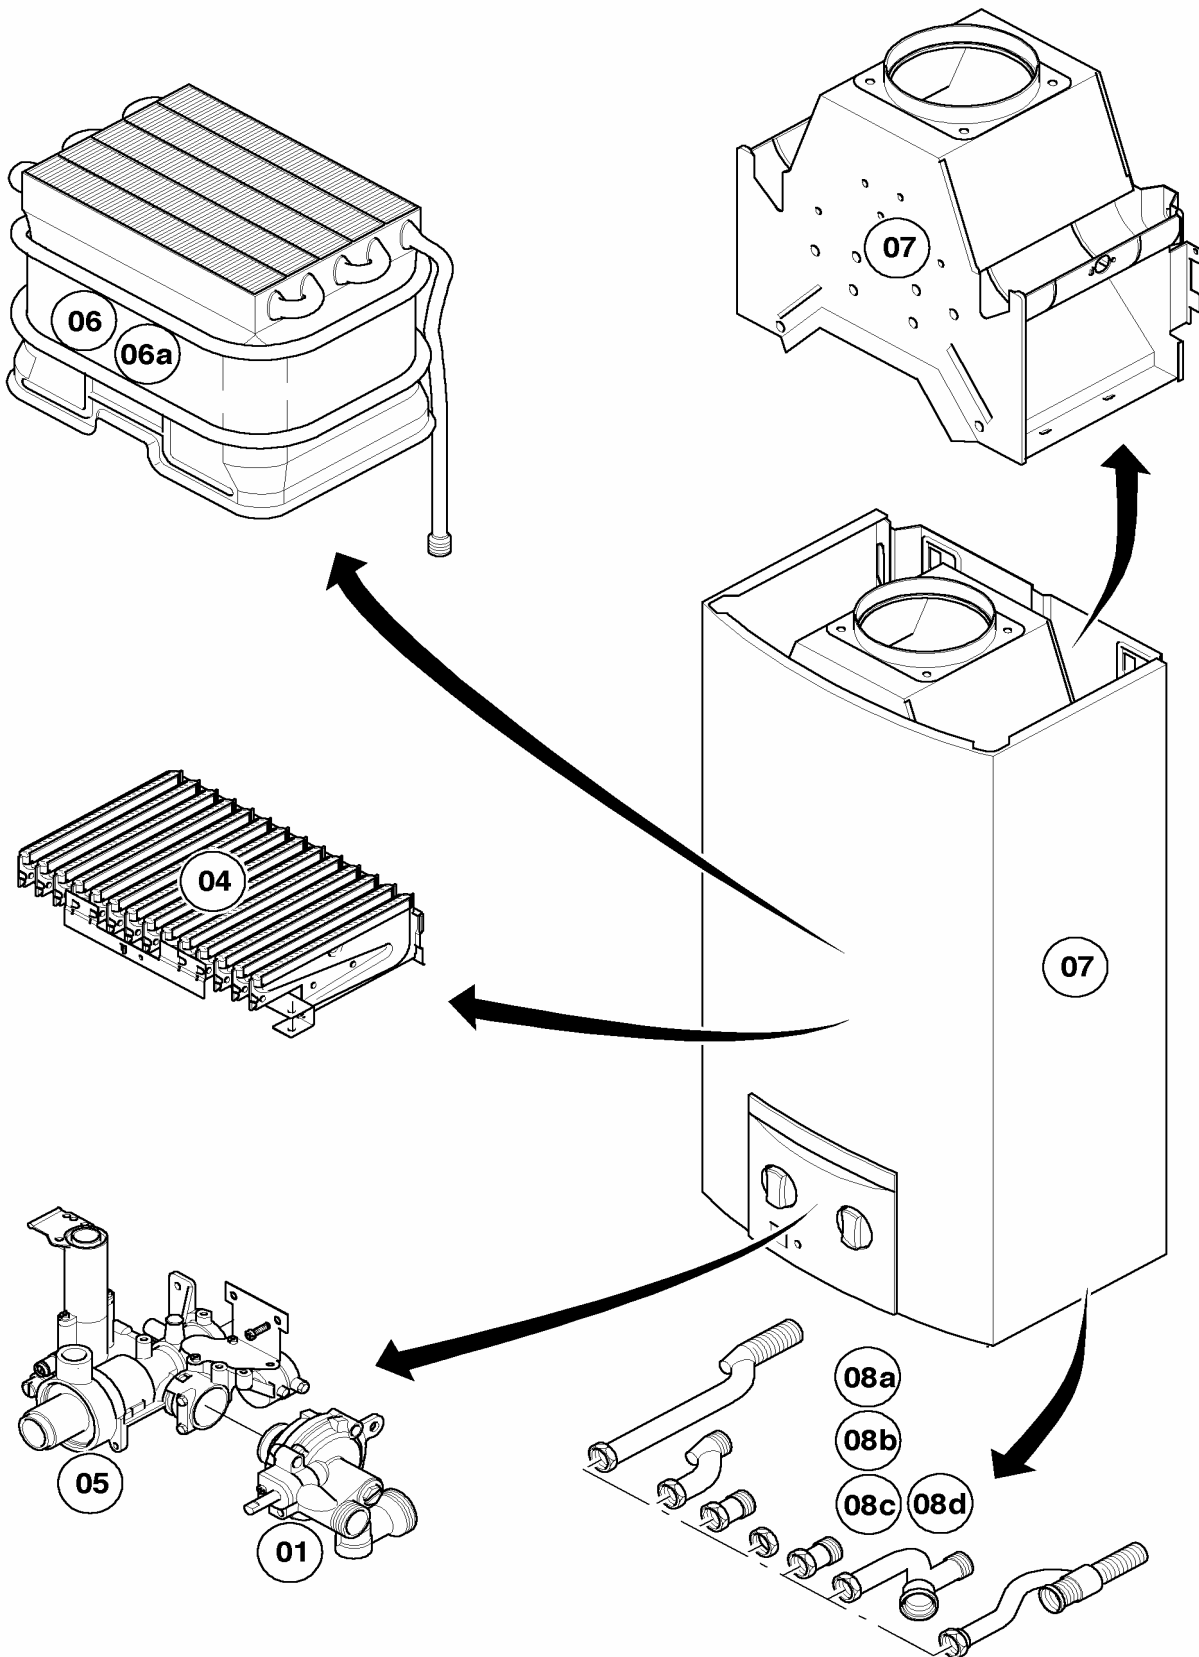

General view of sheet

MAG OE 14-0/0 RXZ

01 - 00 - 533.01

Subject to alteration !
Attention: Please take the gross price from the valid price list !