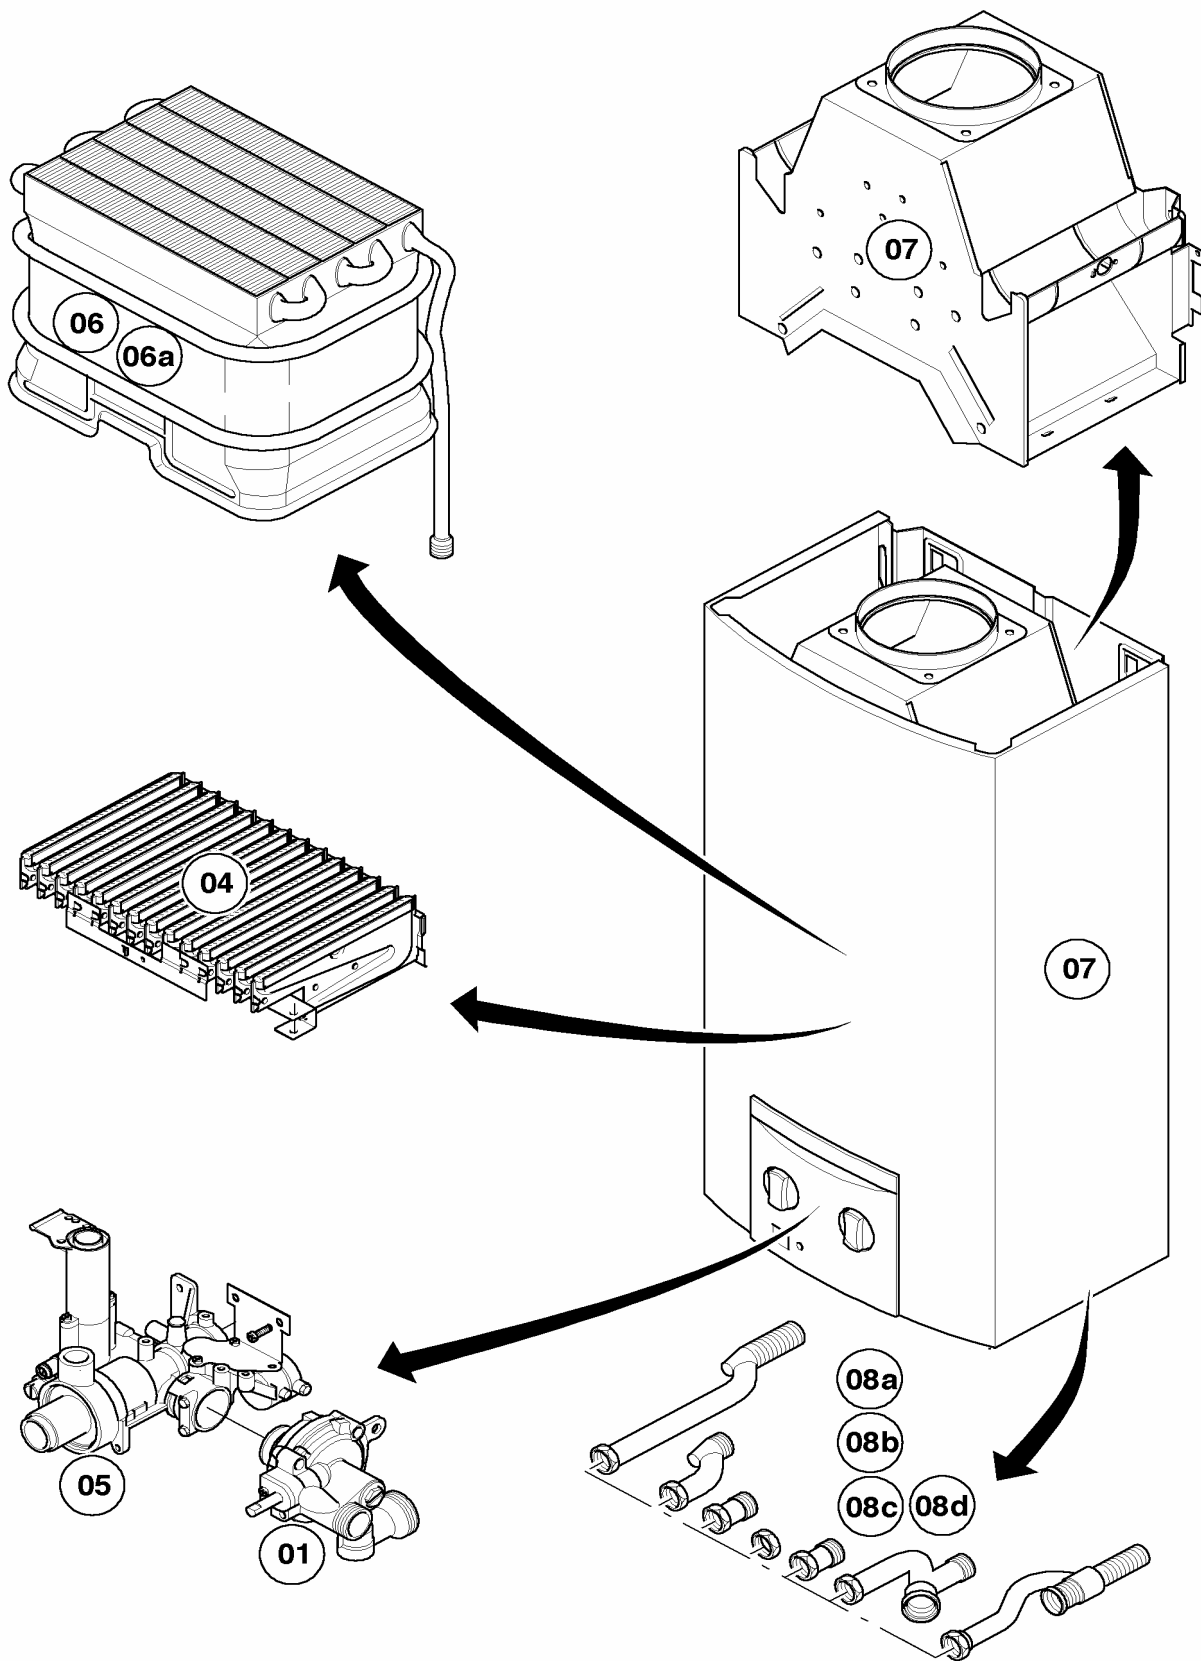

General view of sheet

MAG OE 14-0/0 RXI

01 - 00 - 533.01

Subject to alteration !
Attention: Please take the gross price from the valid price list !