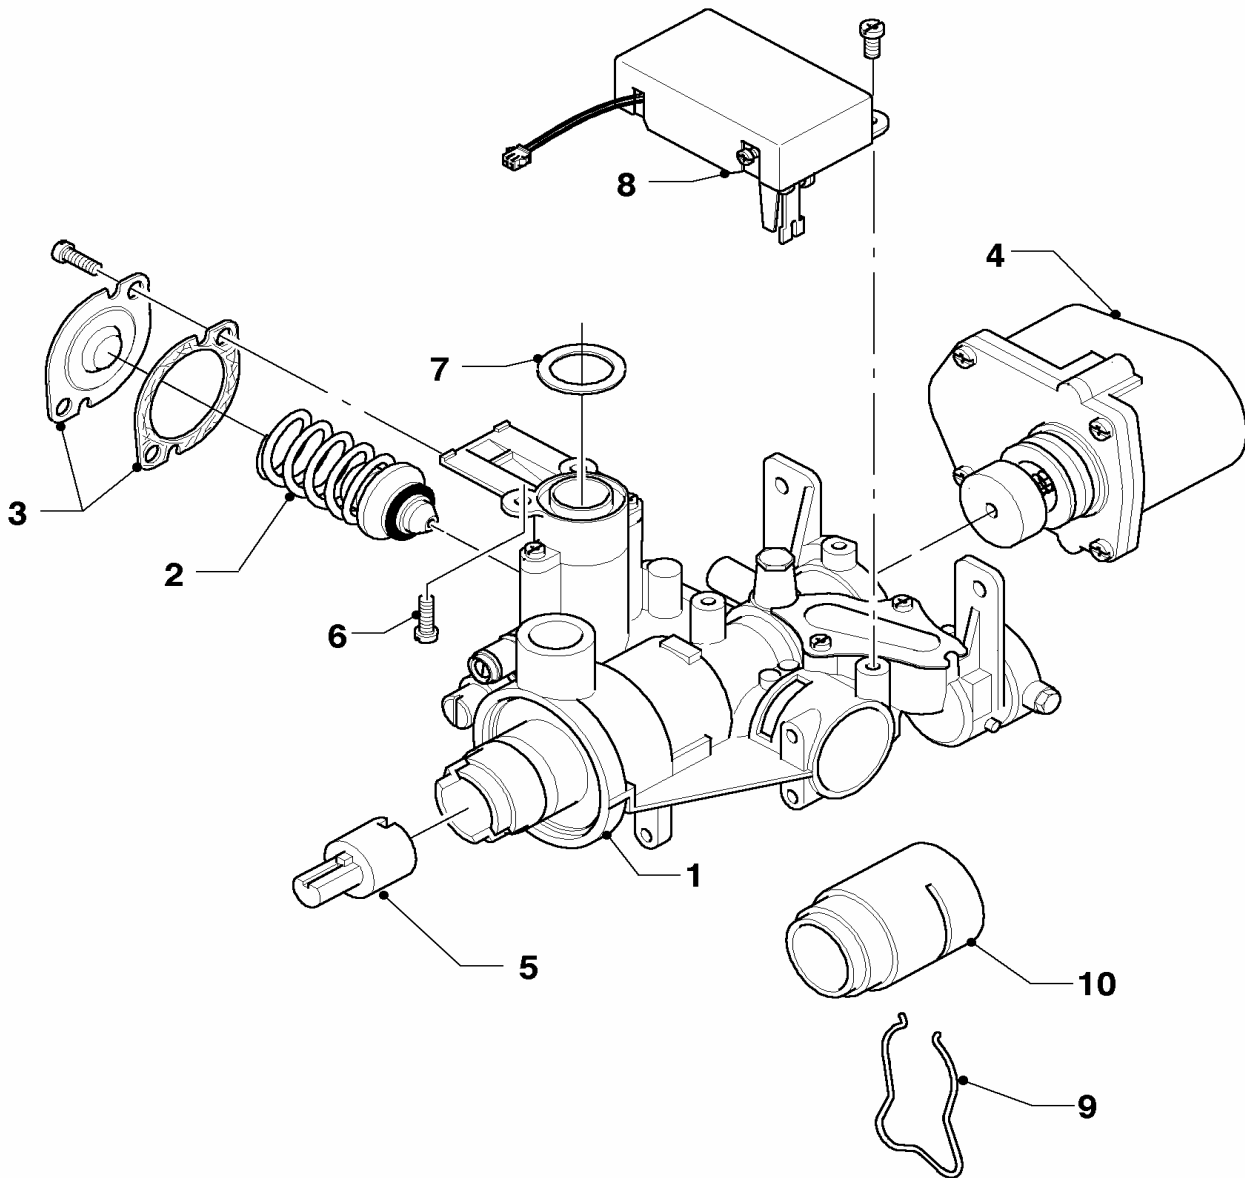

Subject to alteration !

Attention: Please take the gross price from the valid price list !

04 Burner

MAG OE 14-0/0 GRX

01 - 04 - 541

04 Burner

MAG OE 14-0/0 GRX

Pos.	Art.-No	Part	Type, note
		01-04-541	
01	115190	burner chamber group, cpl.	with part 04
02	115193	burner support, cpl.	with parts 04, 05, 15
03	291207	burner nozzle cpl. (14 p.)	
04	105831	cylinder screw, cpl. (10 p.)	
05	981125	packingring cpl. (set of 10)	
06	115236	sensor, cpl. (TTB)	
07	509697	ignition electrode, cpl.	
08	105829	cylinder screw, cpl. (10 p.)	
09	115257	flame supervision device, cpl.	LED, with part 10
10	105834	cylinder screw, cpl. (10 p.)	
11	115198	cylinder screw, cpl. (10 p.)	
12	115264	battery casing	
13	115258	cable tree	

Subject to alteration !

Attention: Please take the gross price from the valid price list !

05 Gas section

MAG OE 14-0/0 GRX

01 - 02 - 515

05 Gas section

MAG OE 14-0/0 GRX

Pos.	Art.-No	Part	Type, note
		01-02-515	
01	117245	gas section, cpl.	with parts 02, 03, 05, 06 and 07
02	115324	water deficiency valve	
03	115329	cover and packingring	
04	115363	servo(motor)	H
05	115168	adapter, cpl.	
06	105829	cylinder screw, cpl. (10 p.)	
07	981125	packingring cpl. (set of 10)	
08	111715	microswitch, cpl.	
09	-	-	not for this appliance
10	-	-	not for this appliance