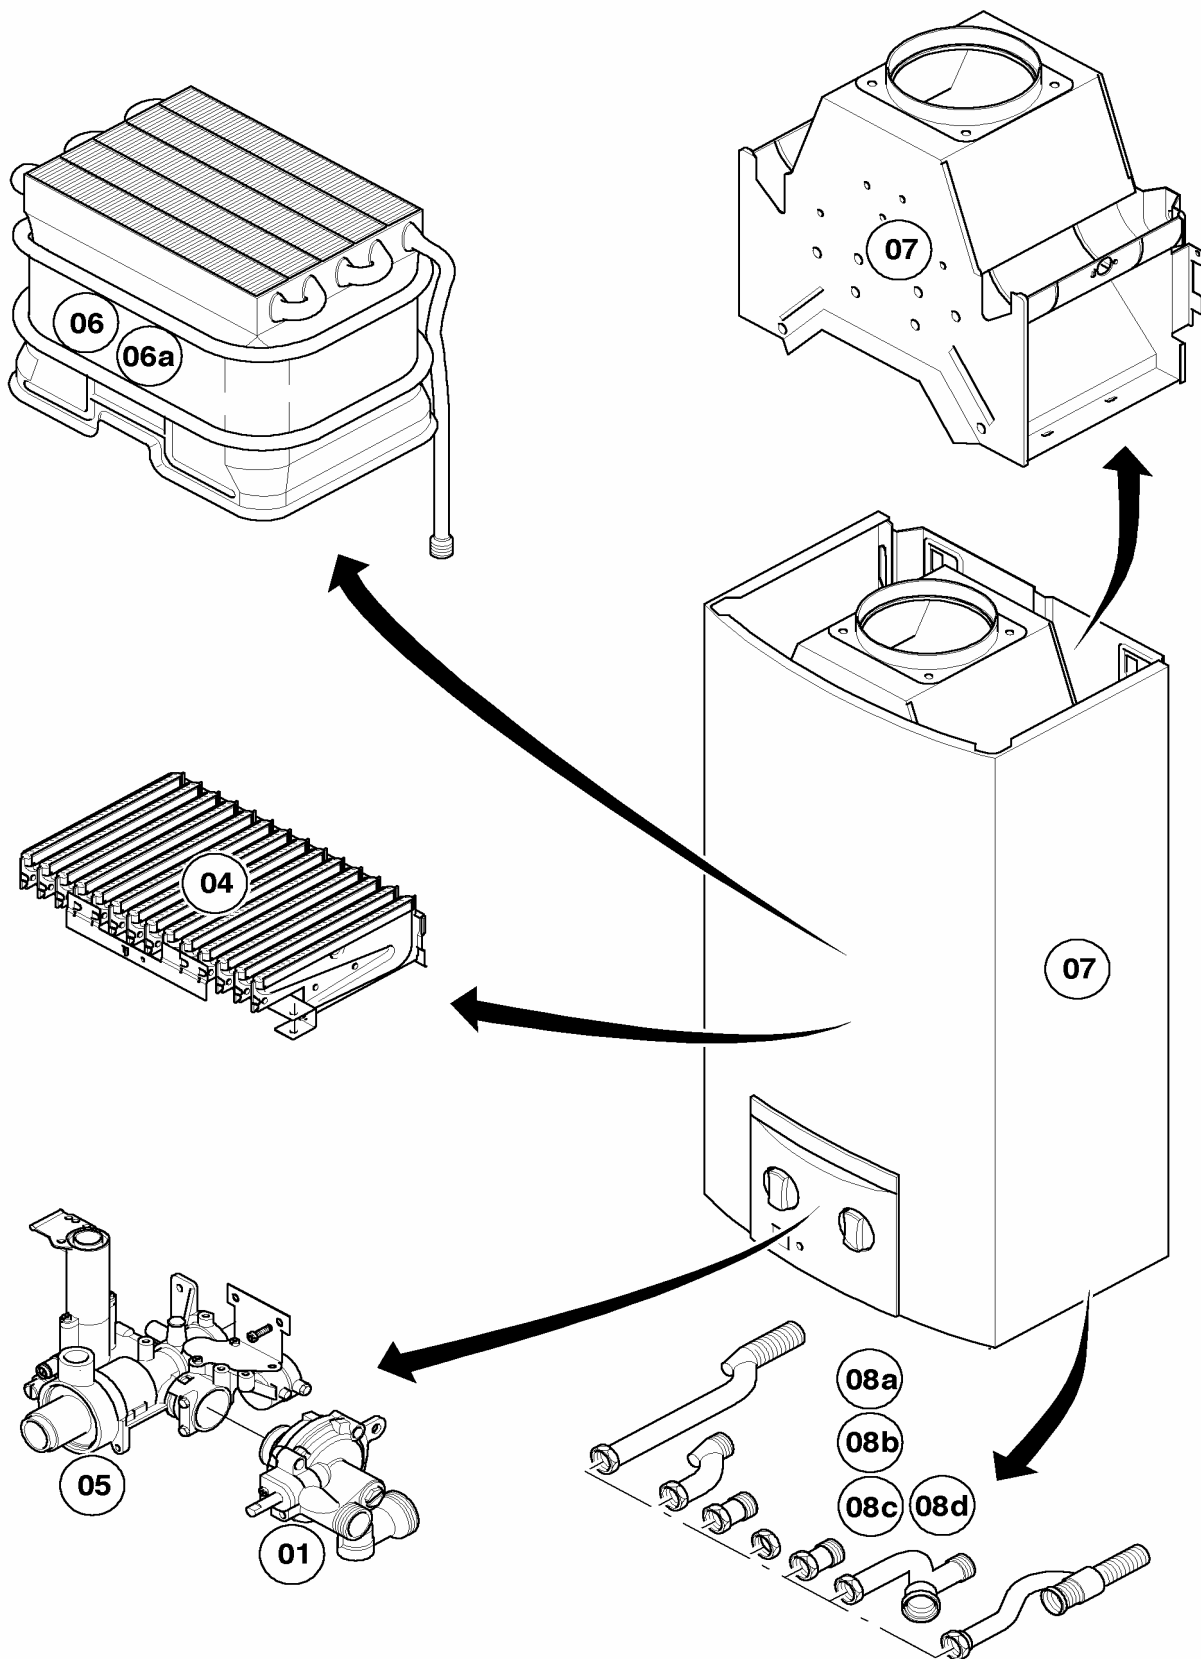

General view of sheet

MAG OE 14-0/0 GRX

01 - 00 - 533.01

Subject to alteration !
Attention: Please take the gross price from the valid price list !