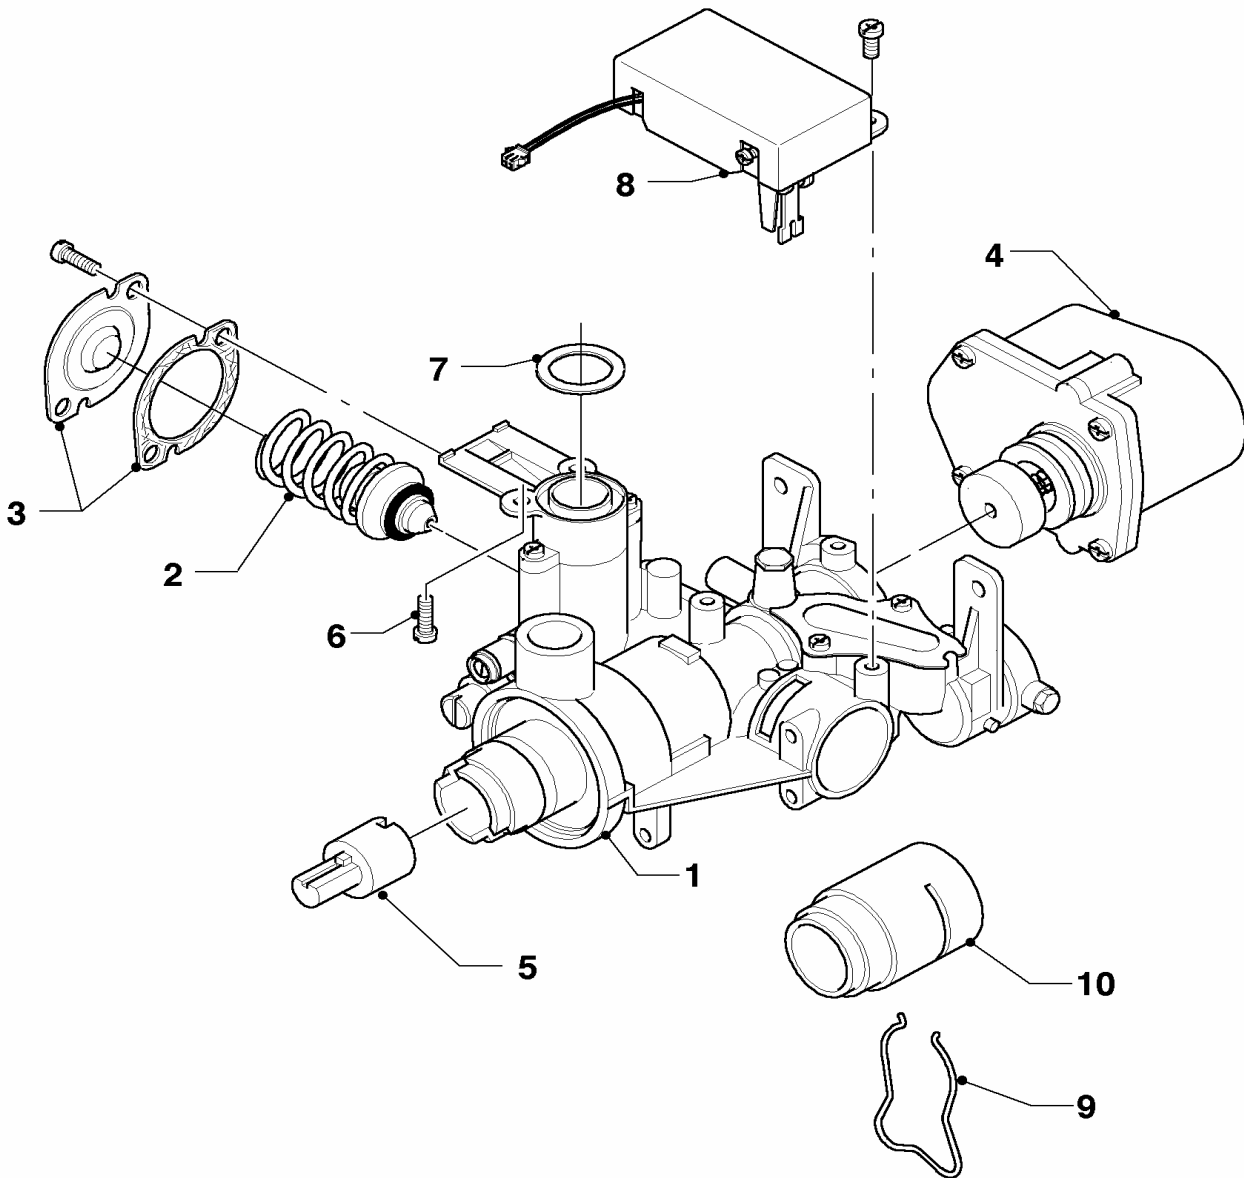

Subject to alteration !

Attention: Please take the gross price from the valid price list !

04 Burner

MAG OE 14-0/0 RXI

01 - 04 - 541

04 Burner

MAG OE 14-0/0 RXI

Pos.	Art.-No	Part	Type, note
		01-04-541	
01	115190	burner chamber group, cpl.	with part 04
02	115193	burner support, cpl.	with parts 04, 05, 15
03	291207	burner nozzle cpl. (14 p.)	
04	105831	cylinder screw, cpl. (10 p.)	
05	981125	packingring cpl. (set of 10)	
06	115236	sensor, cpl. (TTB)	
07	509697	ignition electrode, cpl.	
08	105829	cylinder screw, cpl. (10 p.)	
09	115257	flame supervision device, cpl.	LED, with part 10
10	105834	cylinder screw, cpl. (10 p.)	
11	115198	cylinder screw, cpl. (10 p.)	
12	115264	battery casing	
13	115258	cable tree	

Subject to alteration !

Attention: Please take the gross price from the valid price list !

05 Gas section

MAG OE 14-0/0 RXI

01 - 02 - 515

05 Gas section

MAG OE 14-0/0 RXI

Pos.	Art.-No	Part	Type, note
		01-02-515	
01	117245	gas section, cpl.	with parts 02, 03, 05, 06 and 07
02	115324	water deficiency valve	
03	115329	cover and packingring	
04	115363	servo(motor)	H
05	115168	adapter, cpl.	
06	105829	cylinder screw, cpl. (10 p.)	
07	981125	packingring cpl. (set of 10)	
08	111715	microswitch, cpl.	
09	-	-	not for this appliance
10	-	-	not for this appliance