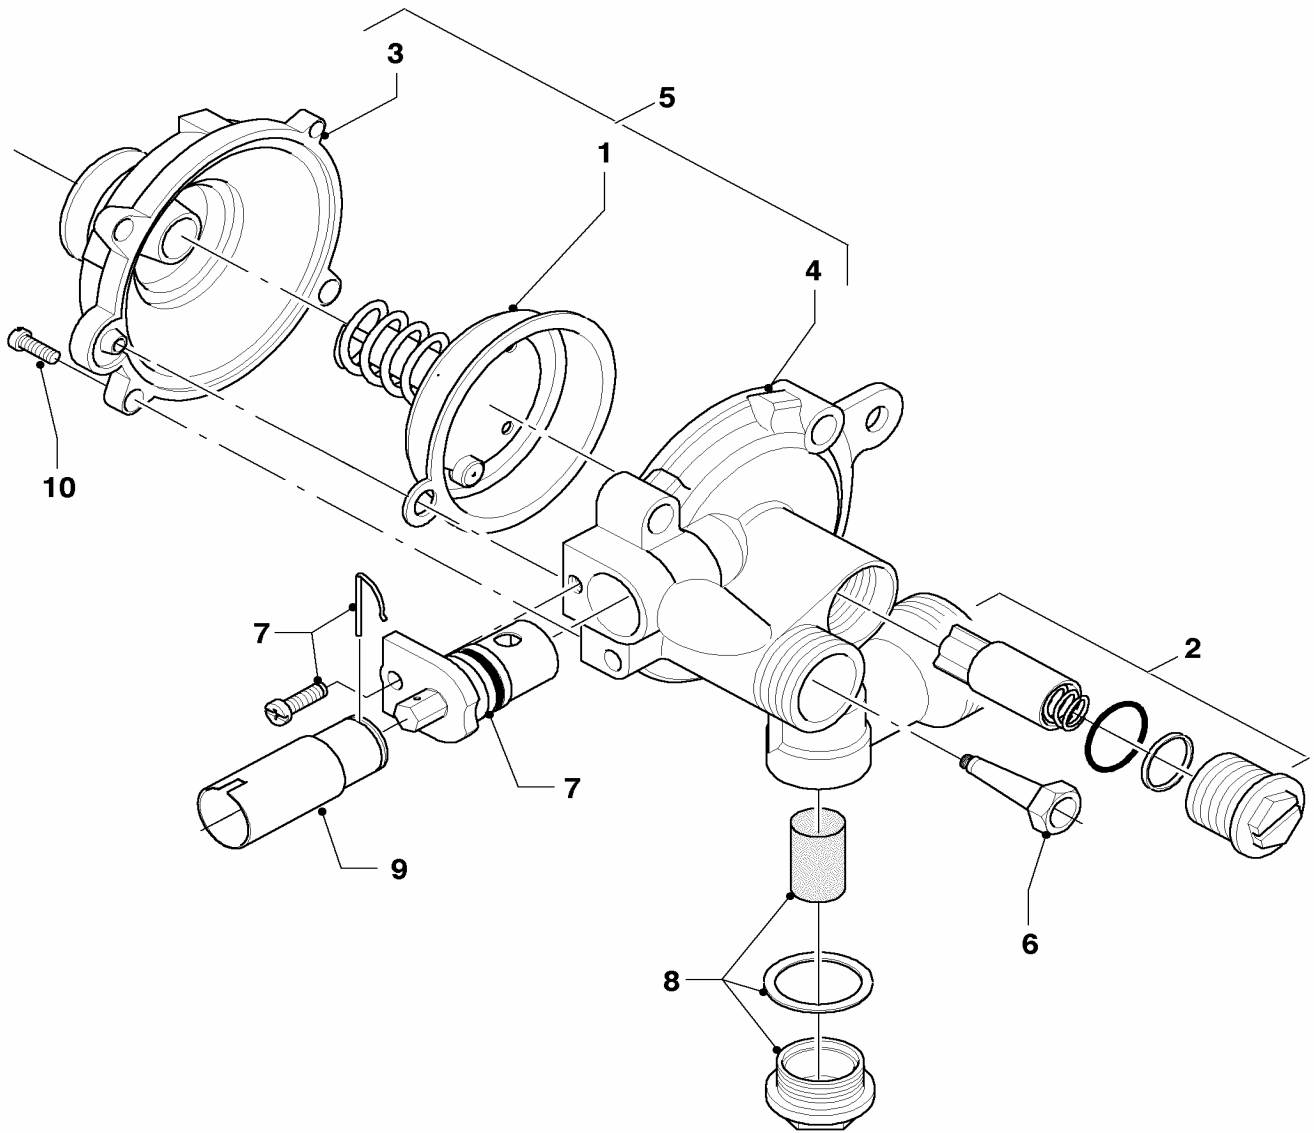

01 Water valve

MAG OE 14-0/0 RXI

01 - 01 - 516

01 Water valve

MAG OE 14-0/0 RXI

Pos.	Art.-No	Part	Type, note
		01-01-516	
01	111718	diaphragm cpl.	
02	115301	water quantity regulator, cpl.	
03	115302	water valve - upper part	
04	115303	lower part	
05	115305	water valve, cpl.	with parts 01, 02, 03, 04, 06, 07, 08 and 10
06	115313	venturi	
07	115315	temperature selector	
08	115318	water filter	
09	115167	adapter, cpl.	
10	115320	screw, cpl. (5 p.)	