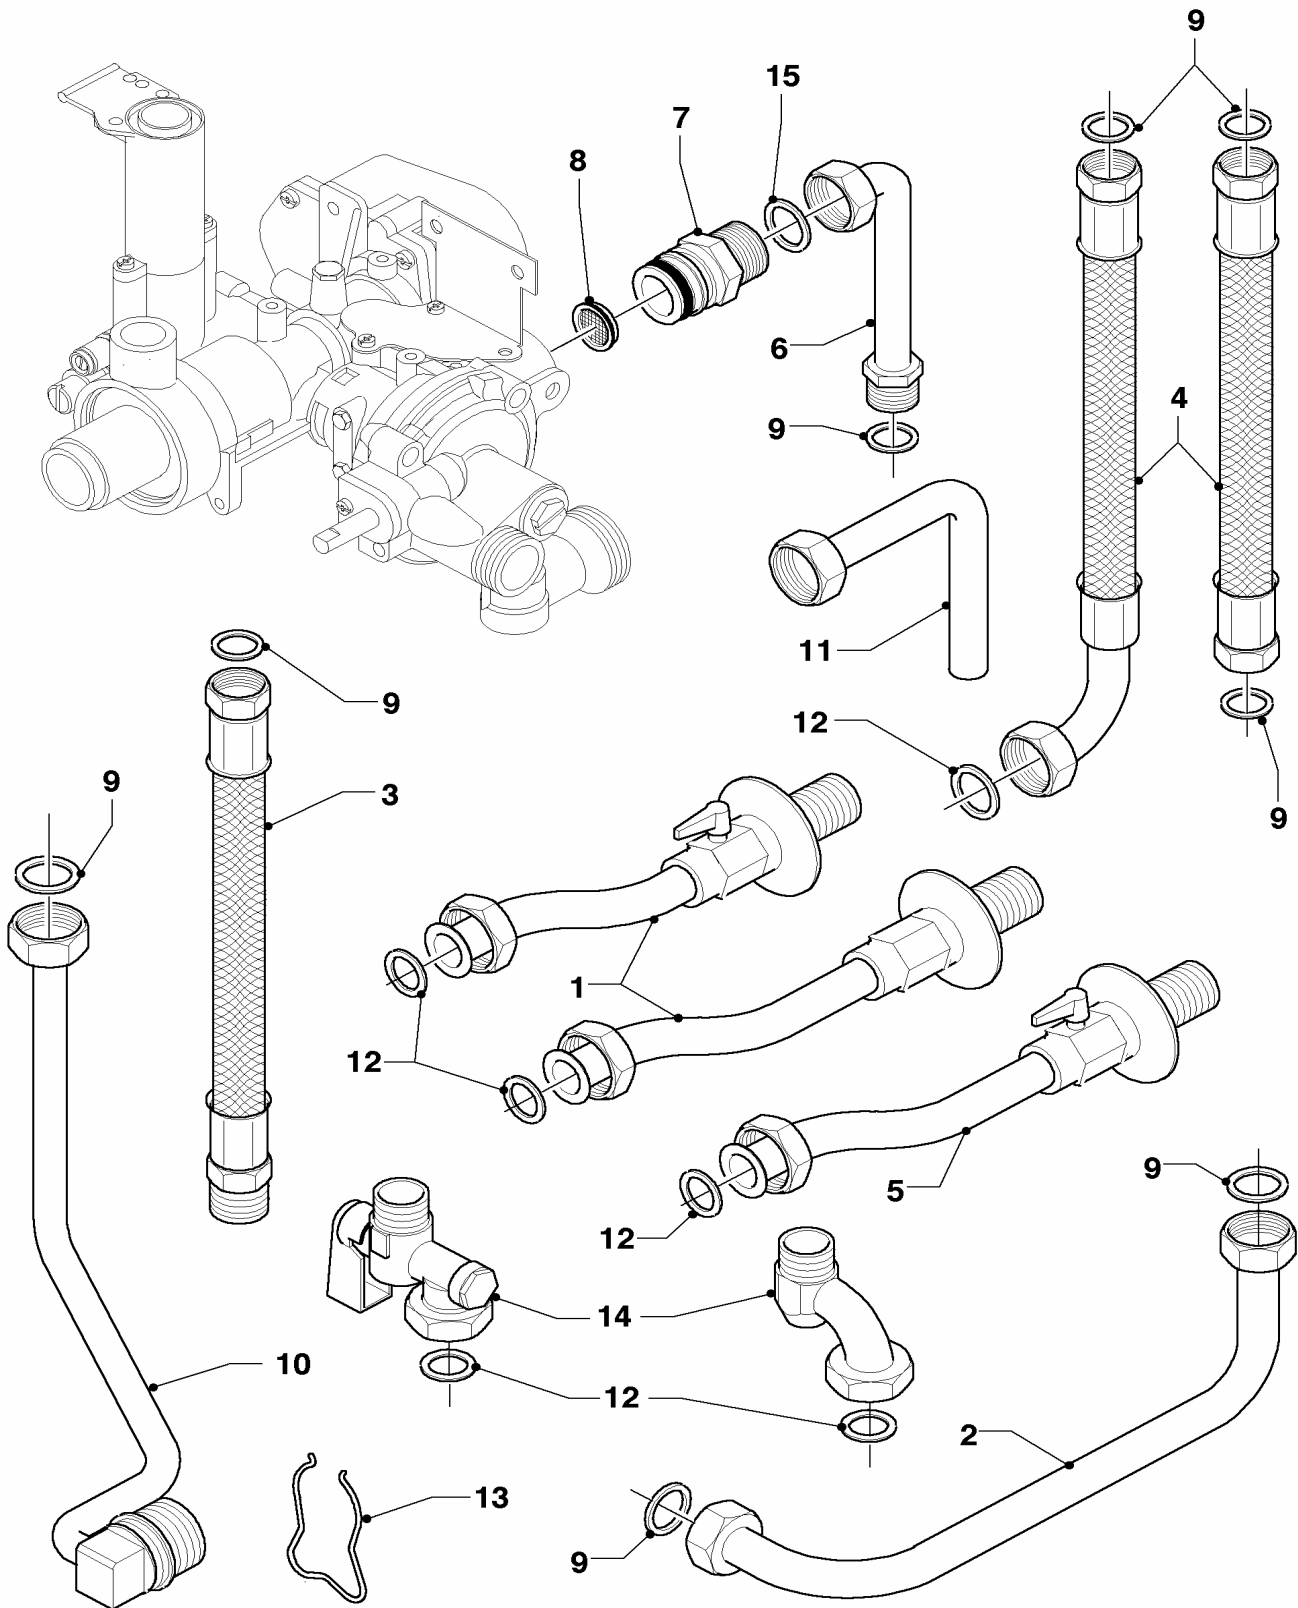

08a Connection parts

MAG OE 14-0/0 RXI

01 - 08 - 532.01

08a Connection parts

MAG OE 14-0/0 RXI

Pos.	Art.-No	Part	Type, note
		01-08-532	
00	0020006035	gas pressure governor, cpl.	not shown
01	-	-	not for this appliance
02	115184	cold water tube	with part 09
03	113858	connection tube,cpl.	with part 09
04	-	-	not for this appliance
05	-	-	not for this appliance
06	115298	tube, cpl.	
07	115265	gas connection, cpl.	
08	115299	gas filter	
09	981143	packingring (set of 10)	
10	-	-	not for this appliance
11	-	-	not for this appliance
12	-	-	not for this appliance
13	-	-	not for this appliance
14	-	-	not for this appliance
15	117396	packingring (set of 10)	

Subject to alteration !

Attention: Please take the gross price from the valid price list !