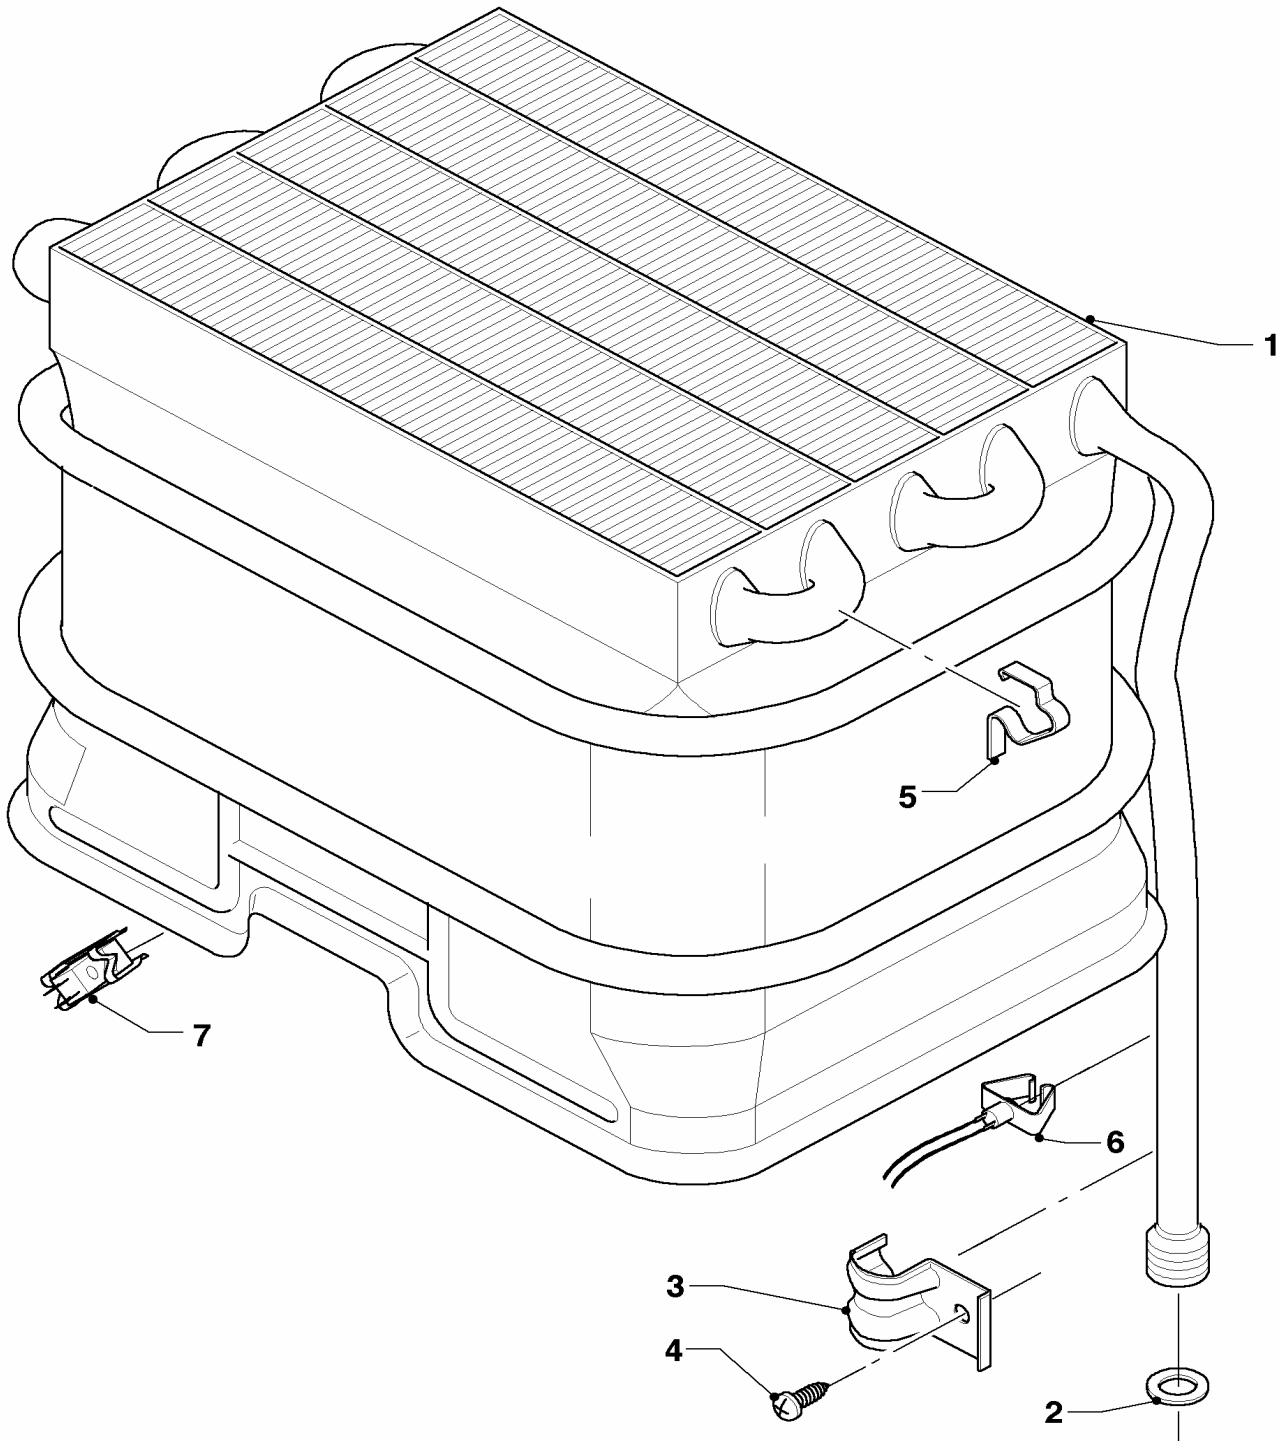

06a Heat exchanger 14l

MAG OE 14-0/0 RXZ

01 - 06 - 513

06a Heat exchanger 14l

MAG OE 14-0/0 RXZ

Pos.	Art.-No	Part	Type, note
		01-06-513	
01	061639	heat exchanger, cpl.	with parts 02, 05
02	981143	packingring (set of 10)	
03	086133	spring clamp	
04	235727	screw	
05	139702	spring clamp (10 p.)	
06	115205	temperature limiter cpl.	
07	-	-	not for this appliance

Subject to alteration !

Attention: Please take the gross price from the valid price list !