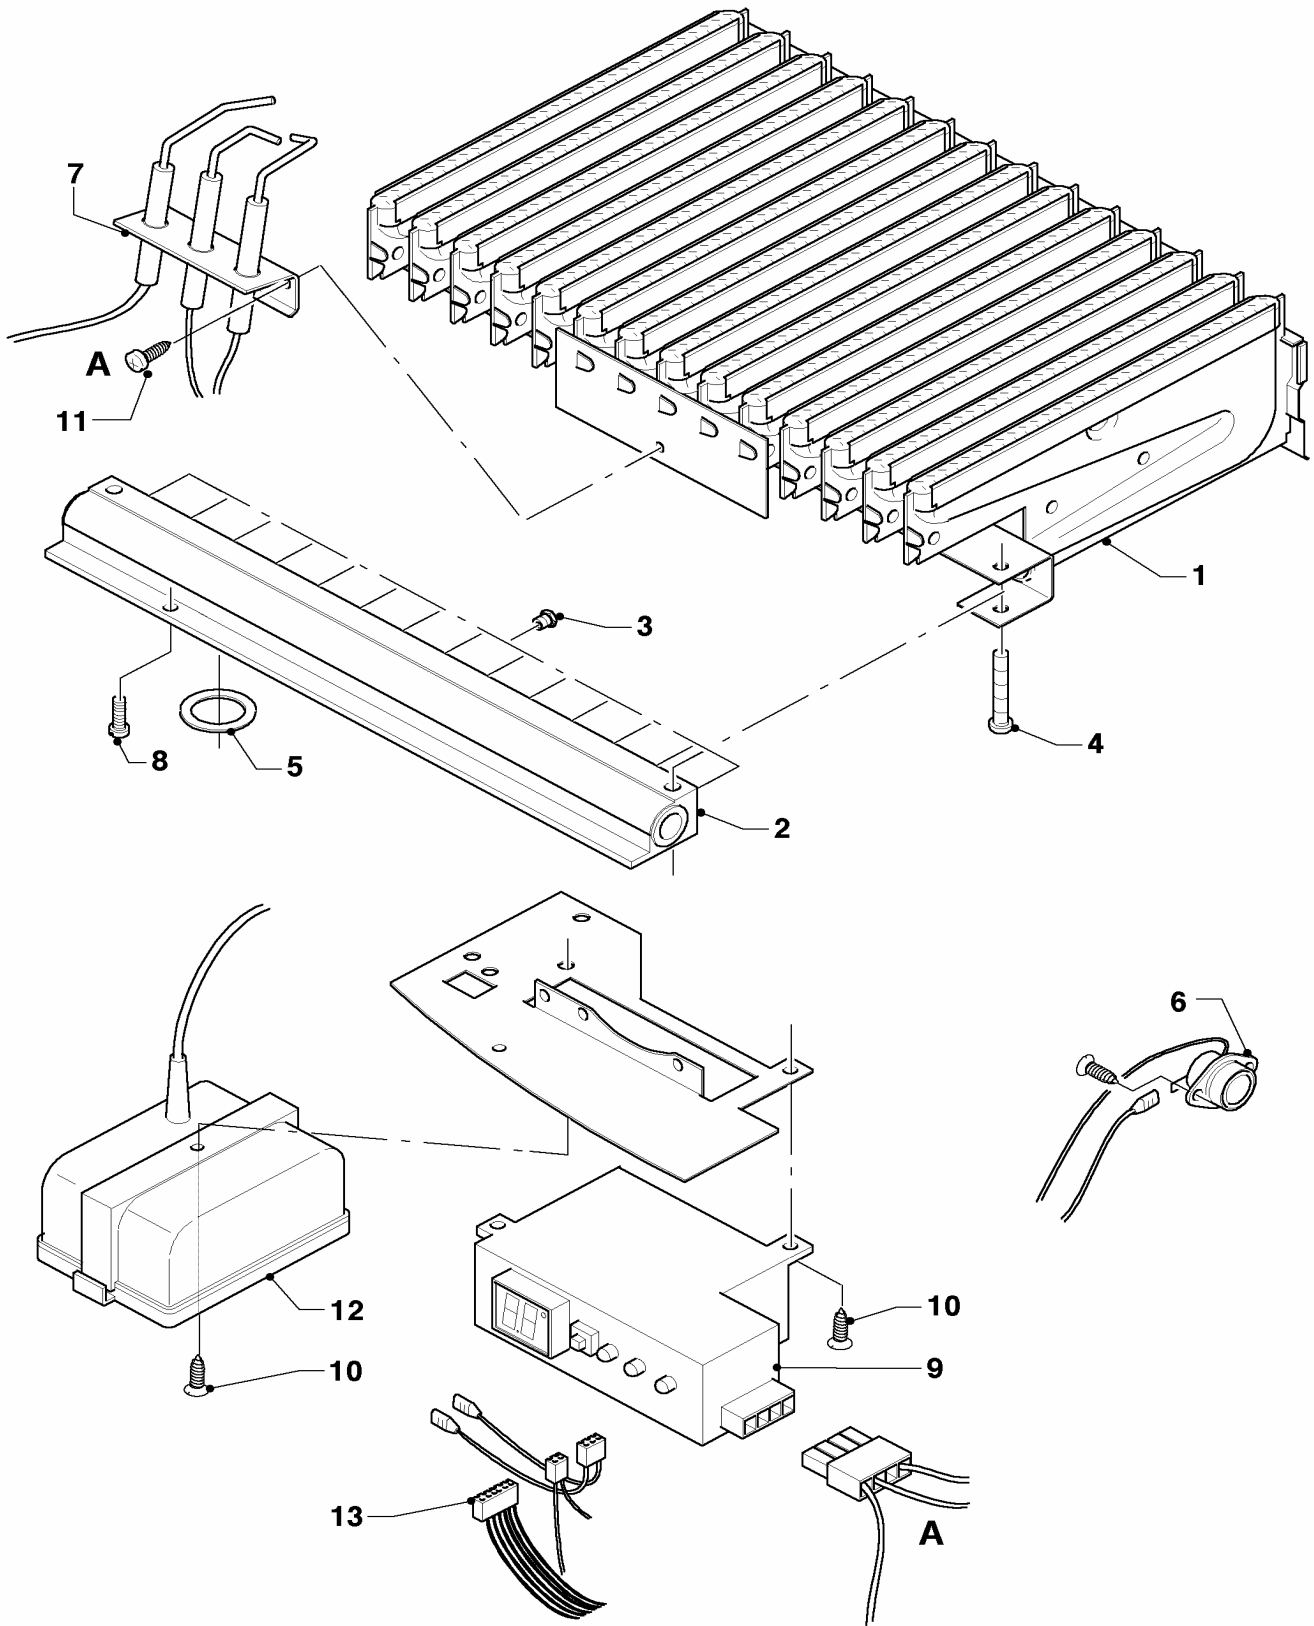

04 Burner

MAG OE 14-0/0 RXI

01 - 04 - 541

04 Burner

MAG OE 14-0/0 RXI

Pos.	Art.-No	Part	Type, note
		01-04-541	
01	115190	burner chamber group, cpl.	with part 04
02	115193	burner support, cpl.	with parts 04, 05, 15
03	291207	burner nozzle cpl. (14 p.)	
04	105831	cylinder screw, cpl. (10 p.)	
05	981125	packingring cpl. (set of 10)	
06	115236	sensor, cpl. (TTB)	
07	509697	ignition electrode, cpl.	
08	105829	cylinder screw, cpl. (10 p.)	
09	115257	flame supervision device, cpl.	LED, with part 10
10	105834	cylinder screw, cpl. (10 p.)	
11	115198	cylinder screw, cpl. (10 p.)	
12	115264	battery casing	
13	115258	cable tree	

Subject to alteration !

Attention: Please take the gross price from the valid price list !