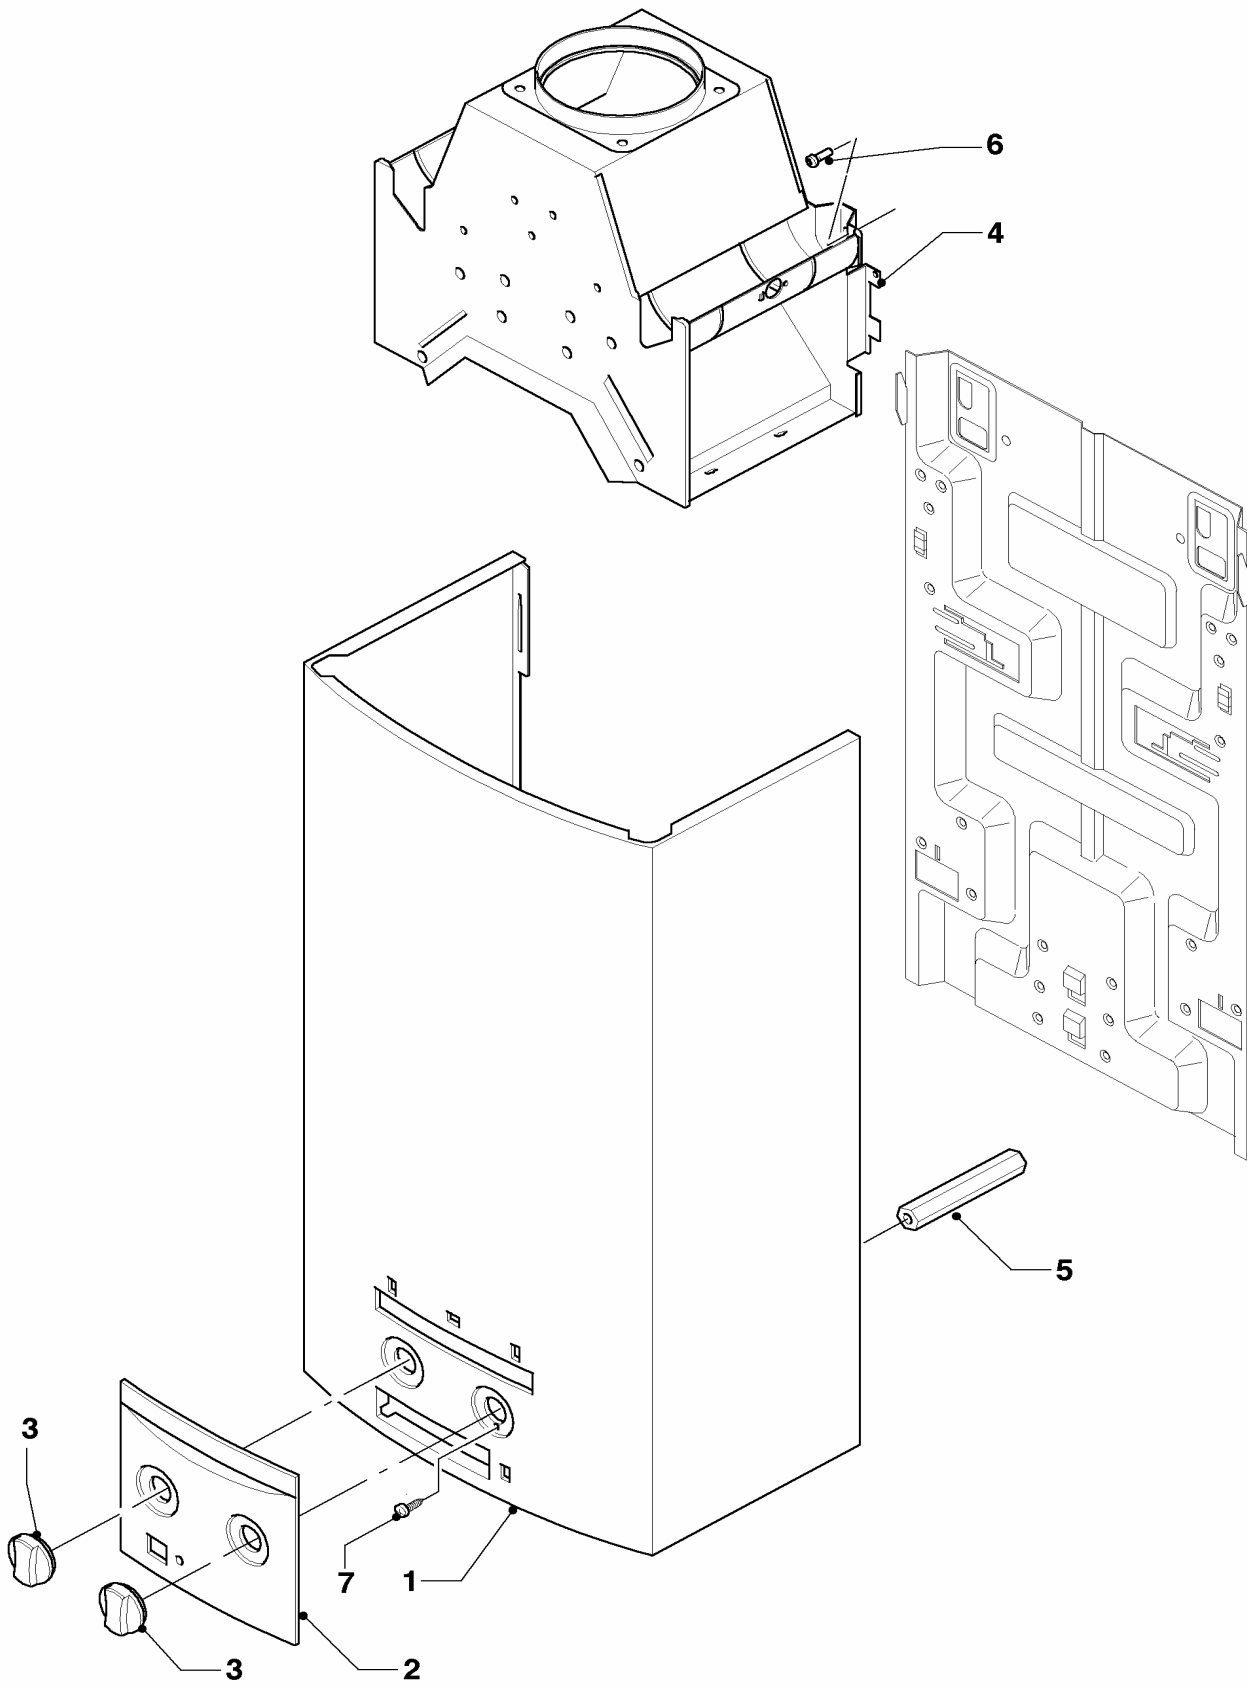

Subject to alteration !

Attention: Please take the gross price from the valid price list !

07 Casing parts

MAG OE 14-0/0 RXZ

01 - 07 - 554

07 Casing parts

MAG OE 14-0/0 RXZ

Pos.	Art.-No	Part	Type, note
		01-07-554	
01	115146	cowling, cpl.	with part 06
02	115149	covering plate, cpl.	
03	115163	knob, cpl.	
04	075086	draft diverter, cpl.	with part 06
05	117257	distance piece	
06	105832	cylinder screw, cpl. (10 p.)	