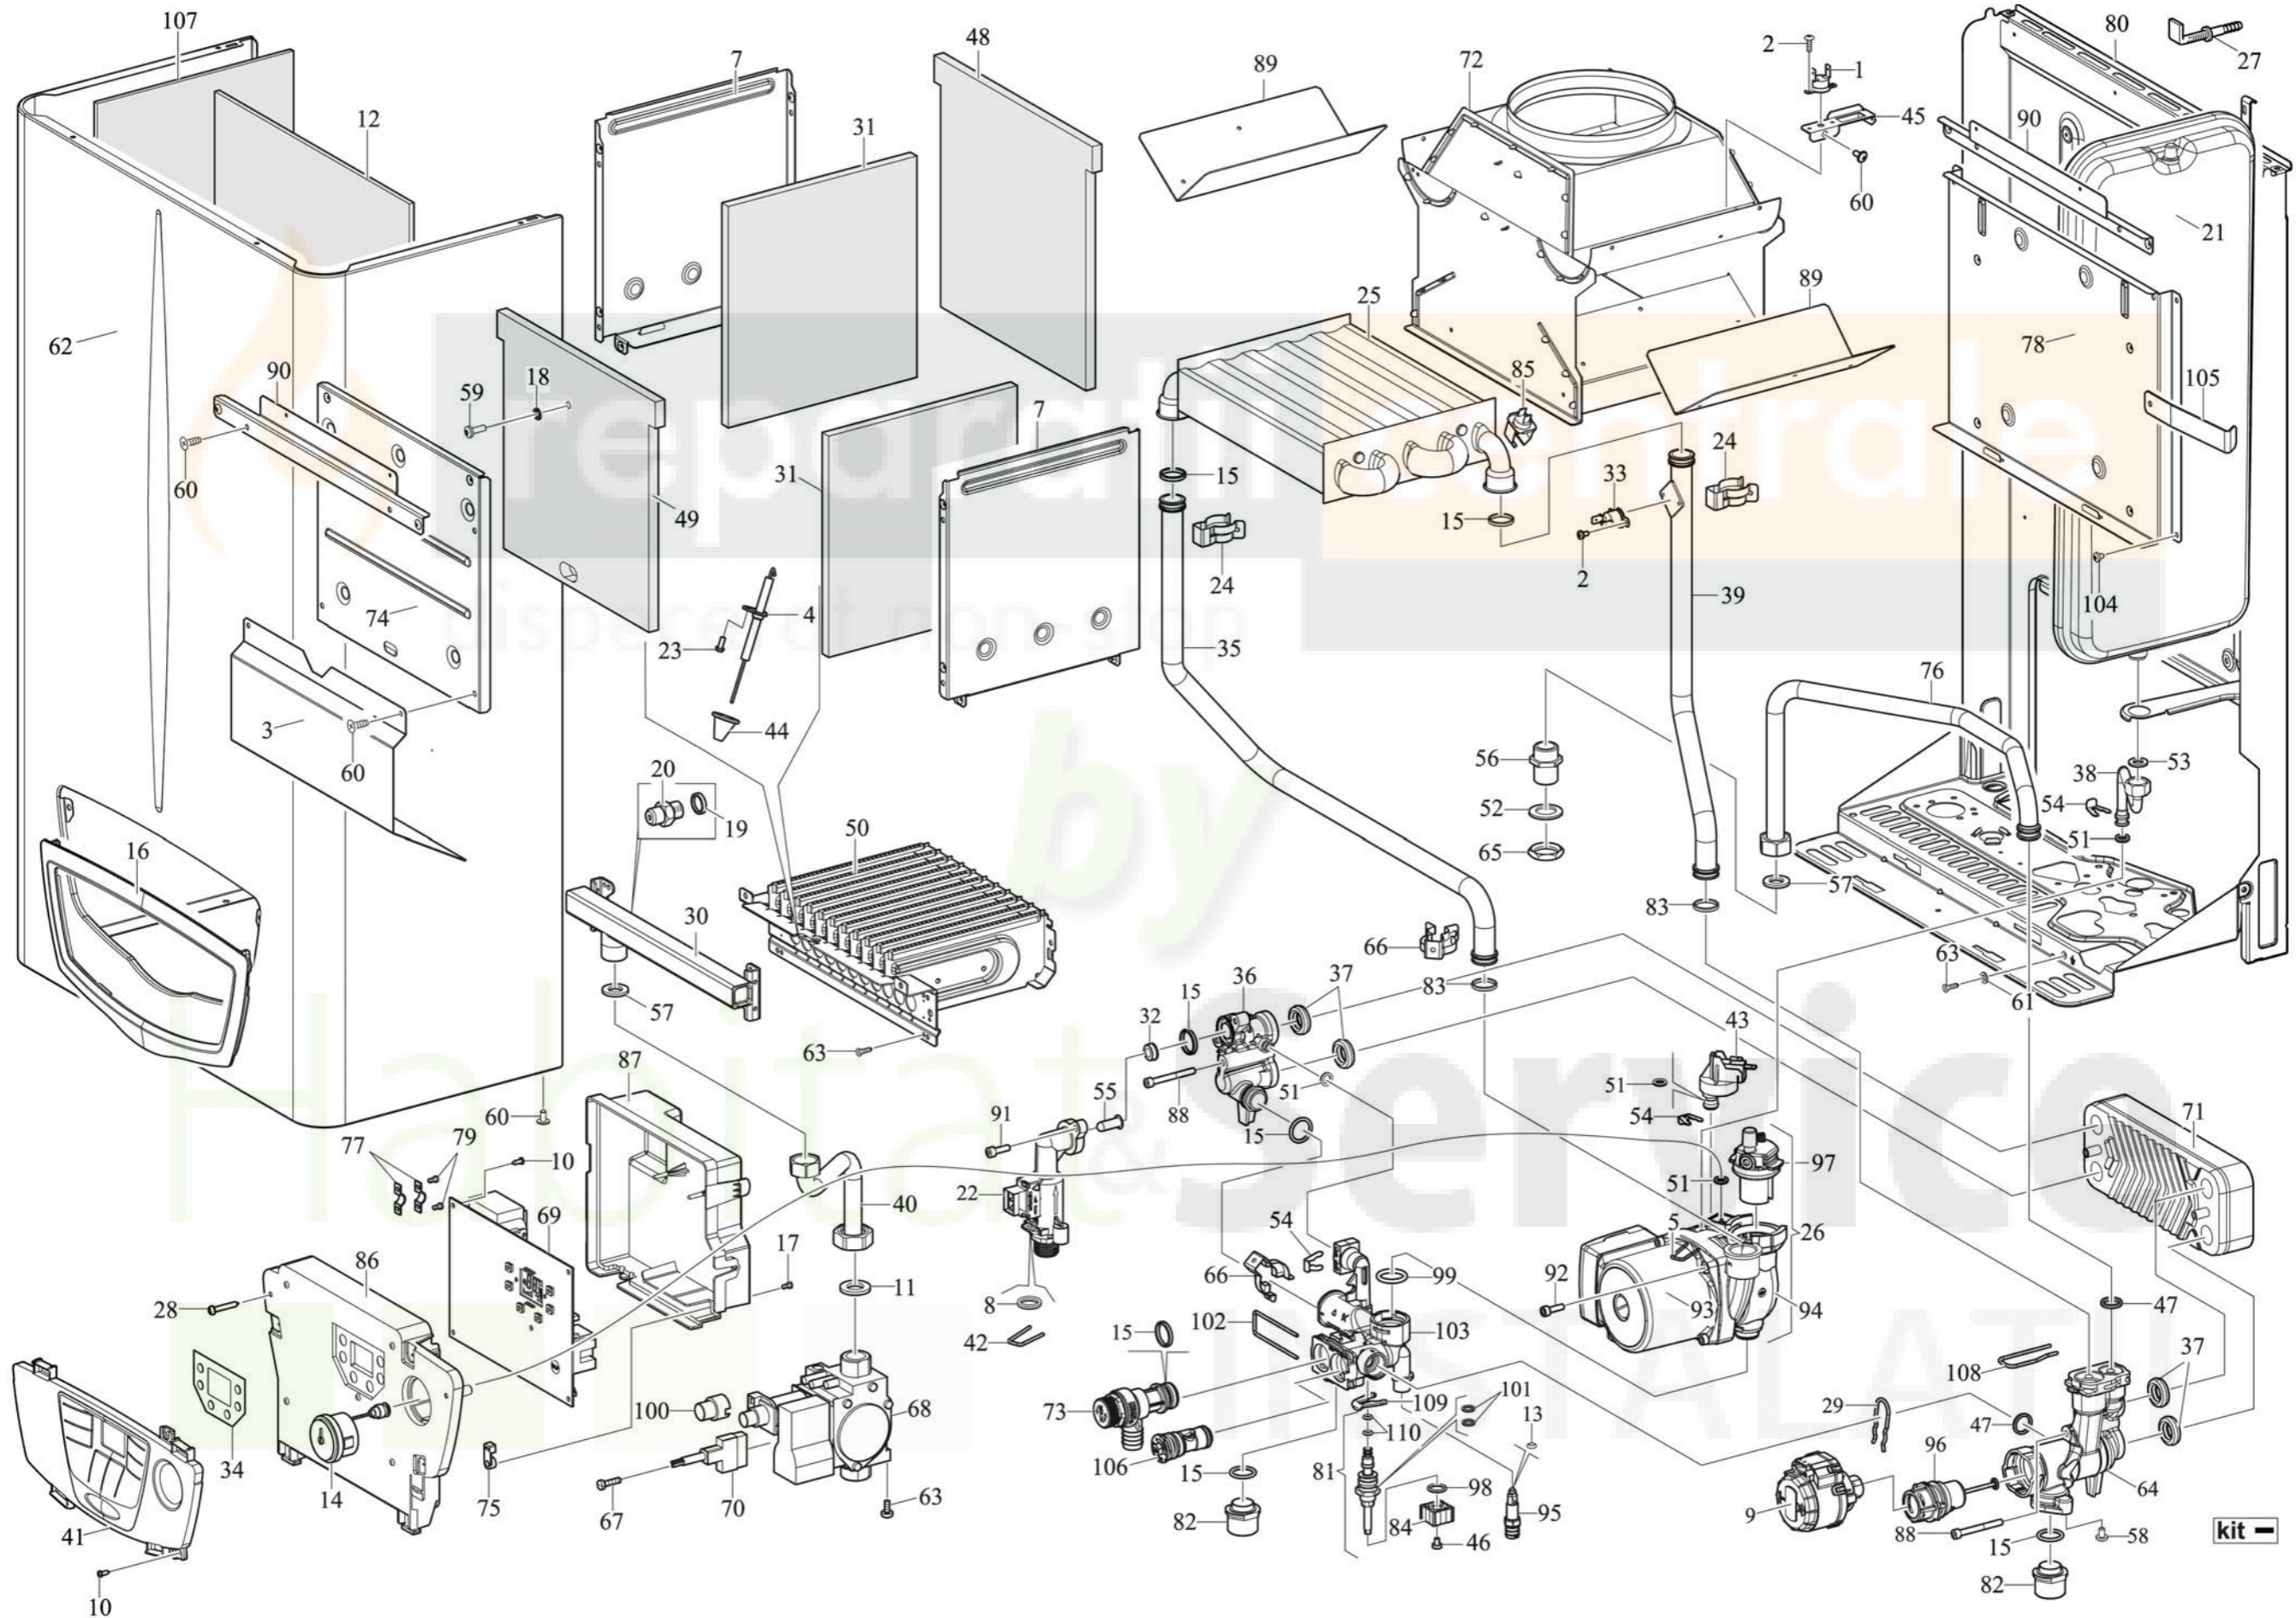

reparatiicentrale.com.ro

**Dispecerat Non Stop
Tel.: 0729 983 578**

N.	CODE	DESCRIPTION	SERIAL NUMBER START OF SERIES
-	3.015861	LPG gas conversion kit	
-	3.019677	G20 gas conversion kit	
-	3.023749	Hydraulic assembly	
-	3.024037	Complete control panel	
1	1.013734	Klixon thermostat 60°C	
2	1.1656	Nickel-plated crosshead self-tapping screw (3,5x6,4)	
3	2.014492	Non-reflecting plate	
4	3.021021	Ignition electrode group	
5	nfs	Pressure switch locking clip	
5	3.021696	Clip kit	
6	1.013219	Cone pointed crossheaded self-tapping screw (4,2x6,5)	
7	2.014883	Combustion chamber Rx-Lx side wall	
8	nfs	Peroxide epdm O-Ring (19,00x2,00)	
8	3.021695	Kit of O-rings multi-functions	
9	1.028572	3-way valve motor	
10	1.2265	"Rapid fix" self-tapping screw (3,2x9,5)	
11	1.023992	Gasket (24x16x2)	
12	1.030553	Reflecting aluminium sheet	
13	nfs	Epdm O-Ring (2,57x1,78, 70 sh)	
13	3.021695	Kit of O-rings multi-functions	
14	1.028880	Manometer	
15	nfs	Peroxide epdm O-Ring (17,86x2,62)	
15	3.021694	Two pump coupler fittings with o-ring kit	
15	3.021695	Kit of O-rings multi-functions	
16	1.033073	Frontal frame	
17	1.1175	"Rapid fix" self-tapping screw (3,2x13)	
18	1.021517	Fixed washer	
19	nfs	Gas nozzle washer	
19	3.019677	G20 gas conversion kit	
20	nfs	Gas nozzle (d.1,30)	
20	nfs	LPG gas nozzle (d.0,77)	
20	3.015861	LPG gas conversion kit	
20	3.019677	G20 gas conversion kit	
21	1.027080	Expansion vessel (6 litres)	
22	1.028570	Flow switch	
23	1.0152	Crossheaded self-tapping screw (3,9x9,5)	
24	1.021829	Clip for exchanger pipes	
25	1.033559	74-fin exchanger	
26	3.021690	Pump group	
27	1.5899	Wall plug package (d.10x50)	
28	1.2337	Crossheaded self-tapping screw (3,9x25)	
29	nfs	Motor locking clip	
29	3.021696	Clip kit	
30	1.033581	G20 11 ramps gas manifold	
30	1.033725	LPG 11 ramps gas manifold	
31	1.033084	Side ecological fibre panel	
32	1.020426	Flow limiter (8 litres)	
33	1.025797	Klixon thermostat 100°C	
34	1.034908	Adhesive for display	
35	1.033094	Pump - heat exchanger pipe (d.18)	
36	1.028556	Inlet sanitary water body	
37	nfs	Heat exchanger gasket	
37	3.021695	Kit of O-rings multi-functions	
38	1.029918	Pump - expansion vessel pipe (d.8)	
39	1.033095	Heat exchanger - flow pipe (d.18)	
40	1.025861	Gas valve - manifold pipe (d.14)	
41	1.033397	Control panel push-button	
42	nfs	Clip d.2,5	
42	3.021696	Clip kit	
43	1.027277	Absolute pressure switch	
44	1.027009	Silicone fairlead (d.2)	
45	2.012566	Klixon bracket	
46	1.0153	Crossheaded screw (M4x6)	
47	1.033853	Epdm O-Ring (13,94x2,62, 83sh)	
48	1.033083	Rear ecological fibre panel	
49	1.033085	Front ecological fibre panel	
50	1.033580	Burner (11 ramps)	
51	nfs	Epdm O-Ring (7,6x2,62, 70 sh)	
51	3.021695	Kit of O-rings multi-functions	
52	1.0278	Gasket in flexoid (28x21x2)	
53	1.023993	Gasket (14,8x8x2)	
54	nfs	Metal-sheet clip (d.9)	
54	3.021696	Clip kit	
55	1.8403	Stainless steel mesh filter	
56	1.025539	Fitting (1/2" M)	
57	1.034405	Gasket (18,5x11,5x2)	
58	1.1176	Crossheaded screw (M5x8)	
59	1.027215	Stud (d.5)	
60	1.2275	Flat pointed crossheaded self-tapping screw (4,2x9,5)	
61	1.4246	Lock washer (M4)	