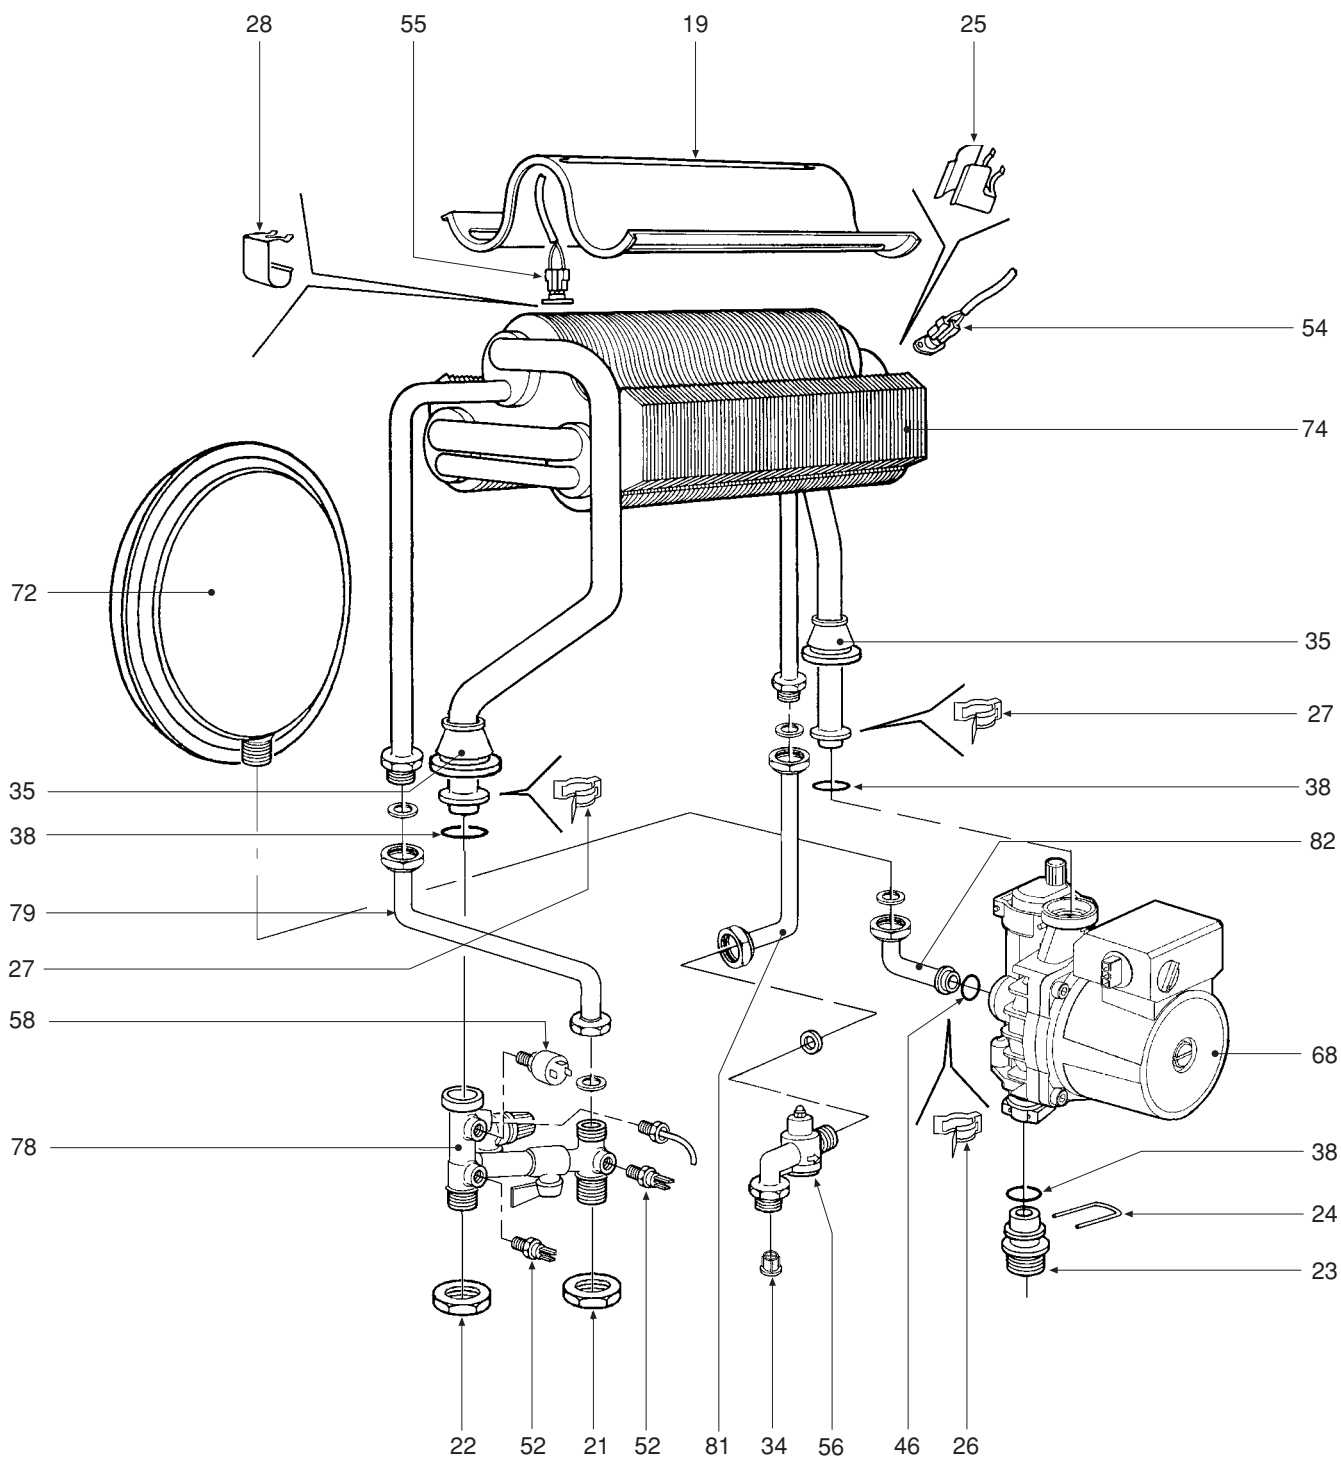

DOMINA F 30 E

- LISTA PEZZI DI RICAMBIO
- SPARE PART LIST
- ERSATZSTEILE
- LIJST ONDERDELEN
- LISTE PIECES DETACHES
- LISTA PIEZAS DE REPUESTO

CODICE	EDIZIONE	MERCATO	VISTO
30R0477/1	02 - 02	EX

POS.	CODE	DESCRIPTION	Met.	G.P.L.
1	31142050	Casing "white"	1	1
2	31212340	Control box support bracket	2	2
3	31213110	Bracket, expansion tank fixing	1	1
4	31214300	Boiler bottom frame	1	1
5	32002430	Combustion chamber	1	1
6	32002440	Combustion chamber closing panel	1	1
7	32117090	Union between fan and cover	1	1
8	32118080	Room sealed compartment	1	1
9	32118100	Fan holder plate	1	1
10	32118150	Room sealed compartment closing panel	1	1
11	32202750	Window glass	1	1
12	32202760	Polidoro main burner	16	16
13	32700440	100 mm Ø aluminium air intake plug	2	2
14	32700610	Diaphragm, "flue gases" Ø 47	1	1
14	32700620	Diaphragm, "flue gases" Ø 50	1	1
14	32700690	Diaphragm, "flue gases" Ø 52	1	1
15	32914110	Air baffle	1	1
16	32914120	Front drawer semi-shell	1	1
17	32914130	Rear drawer semi-shell	1	1
18	32914140	Drawer air baffle	1	1
19	32914150	Flue gases baffle	1	1
20	34009351	Injector, Ø 1.25 (natural gas)	16	
20	34009711	Injector, Ø 0.75 (LPG)		16
21	34012090	Ring nut, 1/2"	4	4
22	34012100	Ring nut, 3/4"	1	1
23	34012550	Pump coupling	1	1
24	34300380	Plug for 18 ext. diam. pipe	1	1
25	34300392	Contact-type thermostat fixing spring	1	1
26	34300450	Spring for connection, Ø 10	1	1
27	34300460	Spring for connection, Ø 18	2	2
28	34300510	Safety thermostat fixing spring	1	1
29	35006150	Plug	2	2
30	35007210	Potentiometer knob	2	2
31	35007220	Selector switch knob	1	1
32	3500729 3	Control panel	1	1
33	35007420	Plug for programming clock	1	1
34	35007480	Filter for 1/2" fitting	1	1
35	35100970	Conical cone insert gasket	2	2
36	35100980	Gasket for 80mm Ø tube	1	1
37	35101000	Gasket for 80mm Ø tube (air intake)	2	2
38	35101120	O-Ring Øi 17x4,5	3	3
39	35101150	Pressure test point, "air"	1	1
40	35101310	Pressure test point, "air-fan"	1	1
41	35101430	Pressure test point, "flue gases"	1	1
42	35101450	Gasket for 56mm Ø tube	1	1
43	35101550	Pressure test point, "Venturi"	1	1
44	35101560	Gasket, 32x32x2	1	1
45	35101840	Sealing gasket	1	1