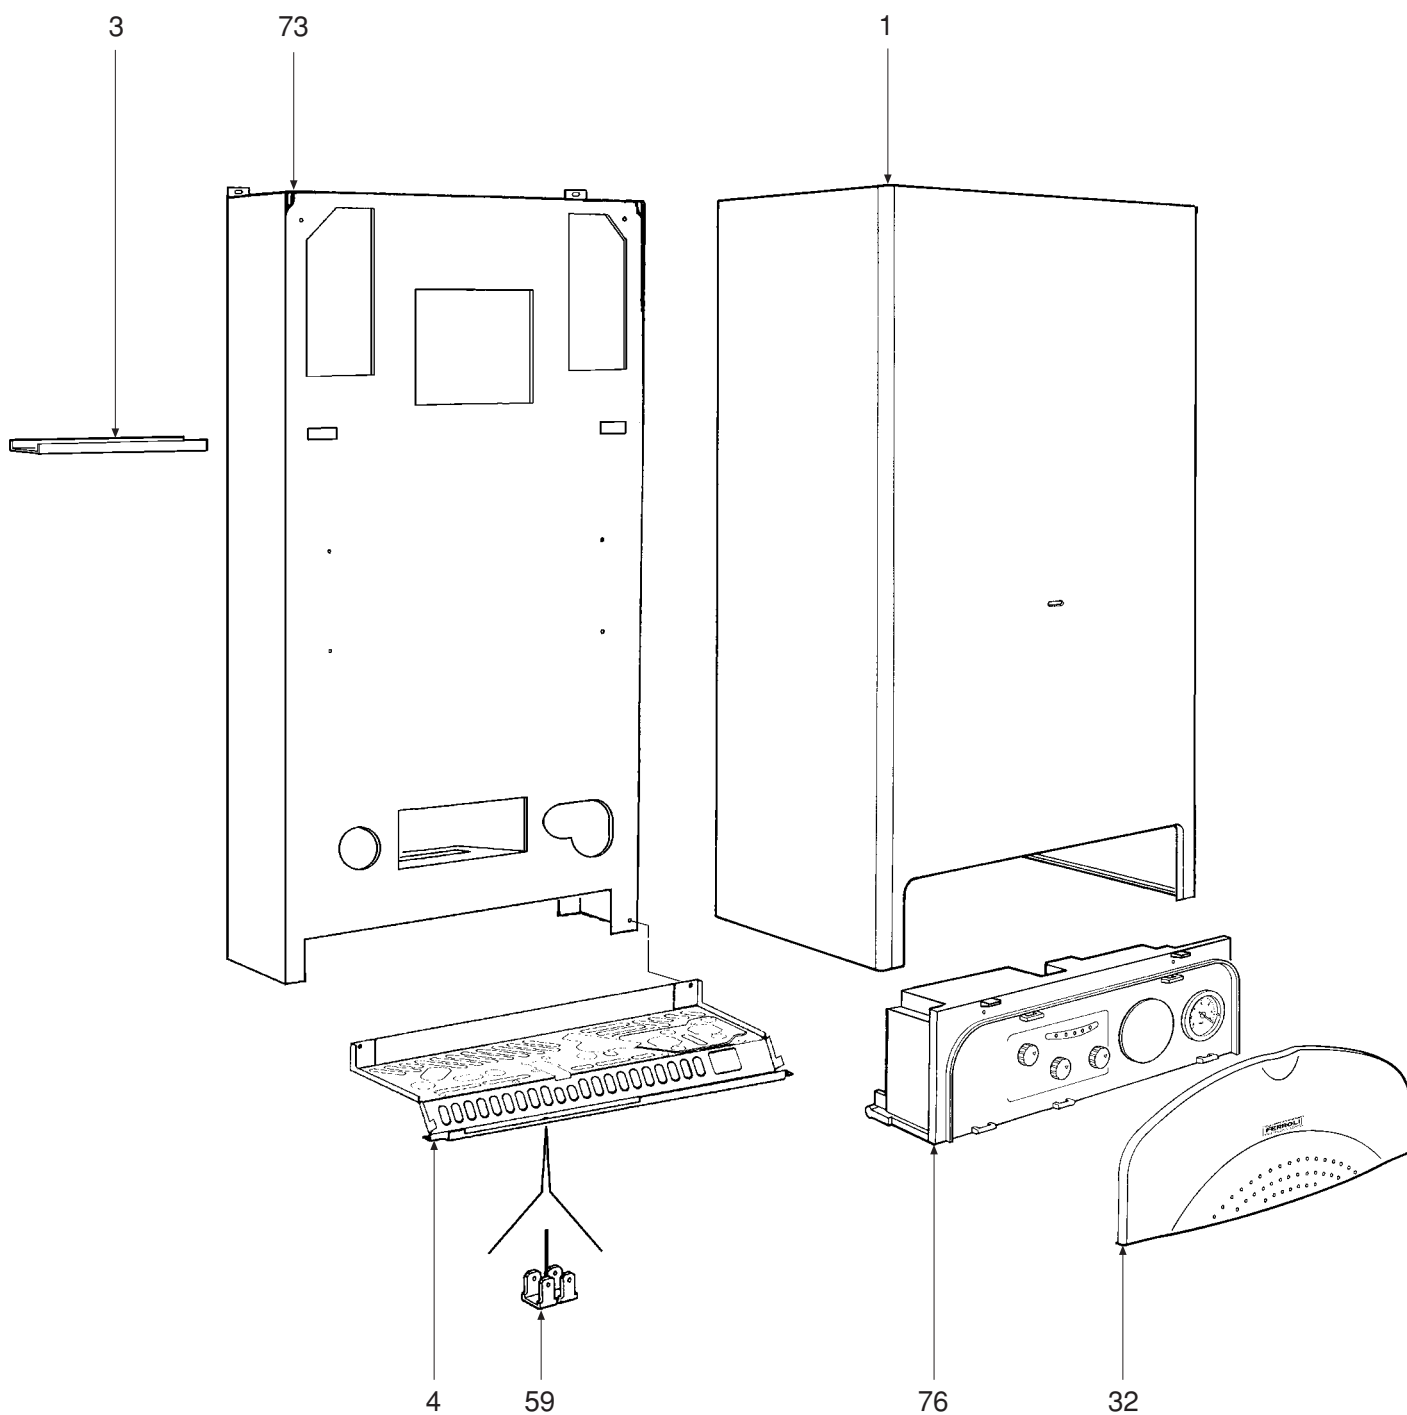

DOMINA F 30 E

- LISTA PEZZI DI RICAMBIO
- SPARE PART LIST
- ERSATZSTEILE
- LIJST ONDERDELEN
- LISTE PIECES DETACHES
- LISTA PIEZAS DE REPUESTO

CODICE	EDIZIONE	MERCATO	VISTO
30R0477/1	02 - 02	EX

POS.	CODE	DESCRIPTION	Met.	G.P.L.
1	31142050	Casing "white"	1	1
2	31212340	Control box support bracket	2	2
3	31213110	Bracket, expansion tank fixing	1	1
4	31214300	Boiler bottom frame	1	1
5	32002430	Combustion chamber	1	1
6	32002440	Combustion chamber closing panel	1	1
7	32117090	Union between fan and cover	1	1
8	32118080	Room sealed compartment	1	1
9	32118100	Fan holder plate	1	1
10	32118150	Room sealed compartment closing panel	1	1
11	32202750	Window glass	1	1
12	32202760	Polidoro main burner	16	16
13	32700440	100 mm Ø aluminium air intake plug	2	2
14	32700610	Diaphragm, "flue gases" Ø 47	1	1
14	32700620	Diaphragm, "flue gases" Ø 50	1	1
14	32700690	Diaphragm, "flue gases" Ø 52	1	1
15	32914110	Air baffle	1	1
16	32914120	Front drawer semi-shell	1	1
17	32914130	Rear drawer semi-shell	1	1
18	32914140	Drawer air baffle	1	1
19	32914150	Flue gases baffle	1	1
20	34009351	Injector, Ø 1.25 (natural gas)	16	
20	34009711	Injector, Ø 0.75 (LPG)		16
21	34012090	Ring nut, 1/2"	4	4
22	34012100	Ring nut, 3/4"	1	1
23	34012550	Pump coupling	1	1
24	34300380	Plug for 18 ext. diam. pipe	1	1
25	34300392	Contact-type thermostat fixing spring	1	1
26	34300450	Spring for connection, Ø 10	1	1
27	34300460	Spring for connection, Ø 18	2	2
28	34300510	Safety thermostat fixing spring	1	1
29	35006150	Plug	2	2
30	35007210	Potentiometer knob	2	2
31	35007220	Selector switch knob	1	1
32	3500729 3	Control panel	1	1
33	35007420	Plug for programming clock	1	1
34	35007480	Filter for 1/2" fitting	1	1
35	35100970	Conical cone insert gasket	2	2
36	35100980	Gasket for 80mm Ø tube	1	1
37	35101000	Gasket for 80mm Ø tube (air intake)	2	2
38	35101120	O-Ring Øi 17x4,5	3	3
39	35101150	Pressure test point, "air"	1	1
40	35101310	Pressure test point, "air-fan"	1	1
41	35101430	Pressure test point, "flue gases"	1	1
42	35101450	Gasket for 56mm Ø tube	1	1
43	35101550	Pressure test point, "Venturi"	1	1
44	35101560	Gasket, 32x32x2	1	1
45	35101840	Sealing gasket	1	1