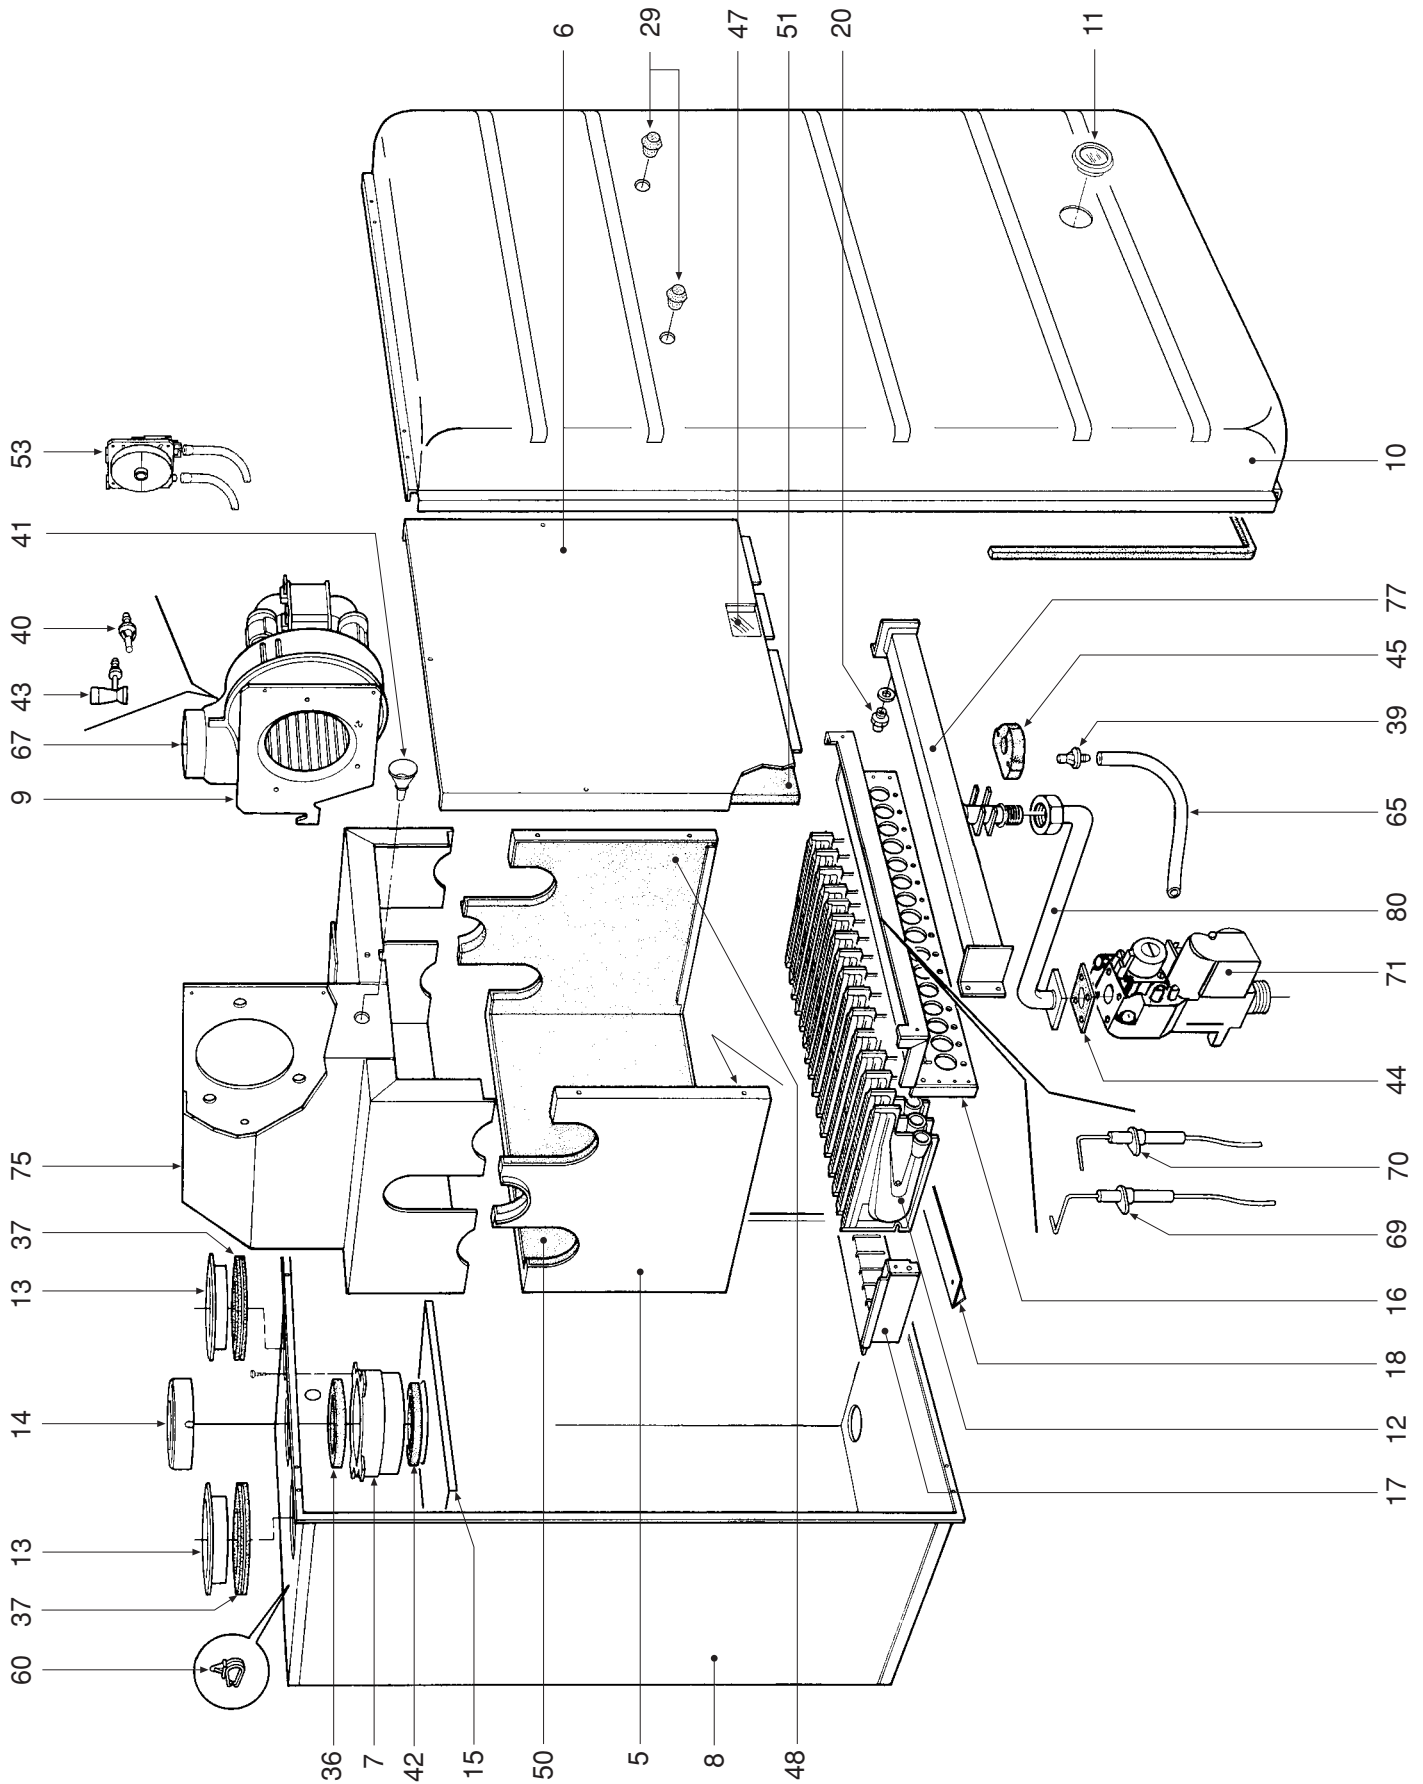

DOMINA F 30 E

- LISTA PEZZI DI RICAMBIO
- SPARE PART LIST
- ERSATZSTEILE
- LIJST ONDERDELEN
- LISTE PIECES DETACHES
- LISTA PIEZAS DE REPUESTO

CODICE	EDIZIONE	MERCATO	VISTO
30R0477/1	02 - 02	EX

POS.	CODE	DESCRIPTION	Met.	G.P.L.
1	31142050	Casing "white"	1	1
2	31212340	Control box support bracket	2	2
3	31213110	Bracket, expansion tank fixing	1	1
4	31214300	Boiler bottom frame	1	1
5	32002430	Combustion chamber	1	1
6	32002440	Combustion chamber closing panel	1	1
7	32117090	Union between fan and cover	1	1
8	32118080	Room sealed compartment	1	1
9	32118100	Fan holder plate	1	1
10	32118150	Room sealed compartment closing panel	1	1
11	32202750	Window glass	1	1
12	32202760	Polidoro main burner	16	16
13	32700440	100 mm Ø aluminium air intake plug	2	2
14	32700610	Diaphragm, "flue gases" Ø 47	1	1
14	32700620	Diaphragm, "flue gases" Ø 50	1	1
14	32700690	Diaphragm, "flue gases" Ø 52	1	1
15	32914110	Air baffle	1	1
16	32914120	Front drawer semi-shell	1	1
17	32914130	Rear drawer semi-shell	1	1
18	32914140	Drawer air baffle	1	1
19	32914150	Flue gases baffle	1	1
20	34009351	Injector, Ø 1.25 (natural gas)	16	
20	34009711	Injector, Ø 0.75 (LPG)		16
21	34012090	Ring nut, 1/2"	4	4
22	34012100	Ring nut, 3/4"	1	1
23	34012550	Pump coupling	1	1
24	34300380	Plug for 18 ext. diam. pipe	1	1
25	34300392	Contact-type thermostat fixing spring	1	1
26	34300450	Spring for connection, Ø 10	1	1
27	34300460	Spring for connection, Ø 18	2	2
28	34300510	Safety thermostat fixing spring	1	1
29	35006150	Plug	2	2
30	35007210	Potentiometer knob	2	2
31	35007220	Selector switch knob	1	1
32	3500729 3	Control panel	1	1
33	35007420	Plug for programming clock	1	1
34	35007480	Filter for 1/2" fitting	1	1
35	35100970	Conical cone insert gasket	2	2
36	35100980	Gasket for 80mm Ø tube	1	1
37	35101000	Gasket for 80mm Ø tube (air intake)	2	2
38	35101120	O-Ring Øi 17x4,5	3	3
39	35101150	Pressure test point, "air"	1	1
40	35101310	Pressure test point, "air-fan"	1	1
41	35101430	Pressure test point, "flue gases"	1	1
42	35101450	Gasket for 56mm Ø tube	1	1
43	35101550	Pressure test point, "Venturi"	1	1
44	35101560	Gasket, 32x32x2	1	1
45	35101840	Sealing gasket	1	1