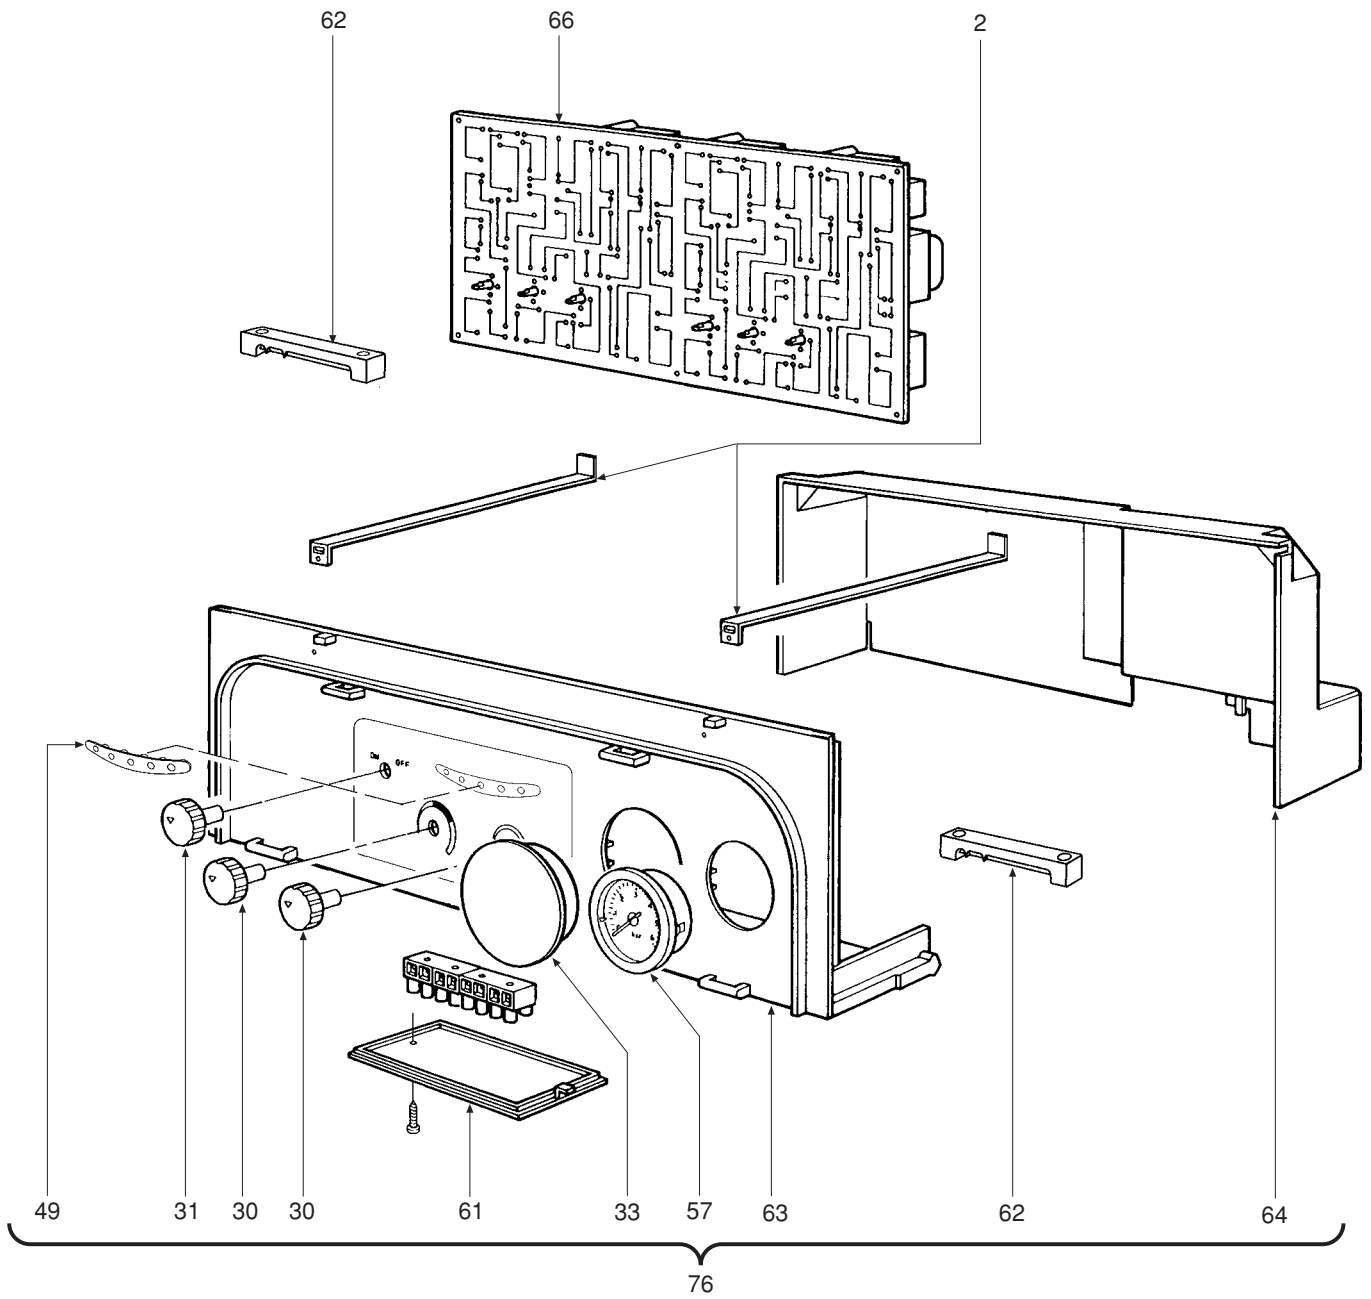

DOMINA F 30 E

- LISTA PEZZI DI RICAMBIO
- SPARE PART LIST
- ERSATZSTEILE
- LIJST ONDERDELEN
- LISTE PIECES DETACHES
- LISTA PIEZAS DE REPUESTO

CODICE	EDIZIONE	MERCATO	VISTO
30R0477/1	02 - 02	EX

POS.	CODE	DESCRIPTION	Met.	G.P.L.
1	31142050	Casing "white"	1	1
2	31212340	Control box support bracket	2	2
3	31213110	Bracket, expansion tank fixing	1	1
4	31214300	Boiler bottom frame	1	1
5	32002430	Combustion chamber	1	1
6	32002440	Combustion chamber closing panel	1	1
7	32117090	Union between fan and cover	1	1
8	32118080	Room sealed compartment	1	1
9	32118100	Fan holder plate	1	1
10	32118150	Room sealed compartment closing panel	1	1
11	32202750	Window glass	1	1
12	32202760	Polidoro main burner	16	16
13	32700440	100 mm Ø aluminium air intake plug	2	2
14	32700610	Diaphragm, "flue gases" Ø 47	1	1
14	32700620	Diaphragm, "flue gases" Ø 50	1	1
14	32700690	Diaphragm, "flue gases" Ø 52	1	1
15	32914110	Air baffle	1	1
16	32914120	Front drawer semi-shell	1	1
17	32914130	Rear drawer semi-shell	1	1
18	32914140	Drawer air baffle	1	1
19	32914150	Flue gases baffle	1	1
20	34009351	Injector, Ø 1.25 (natural gas)	16	
20	34009711	Injector, Ø 0.75 (LPG)		16
21	34012090	Ring nut, 1/2"	4	4
22	34012100	Ring nut, 3/4"	1	1
23	34012550	Pump coupling	1	1
24	34300380	Plug for 18 ext. diam. pipe	1	1
25	34300392	Contact-type thermostat fixing spring	1	1
26	34300450	Spring for connection, Ø 10	1	1
27	34300460	Spring for connection, Ø 18	2	2
28	34300510	Safety thermostat fixing spring	1	1
29	35006150	Plug	2	2
30	35007210	Potentiometer knob	2	2
31	35007220	Selector switch knob	1	1
32	3500729 3	Control panel	1	1
33	35007420	Plug for programming clock	1	1
34	35007480	Filter for 1/2" fitting	1	1
35	35100970	Conical cone insert gasket	2	2
36	35100980	Gasket for 80mm Ø tube	1	1
37	35101000	Gasket for 80mm Ø tube (air intake)	2	2
38	35101120	O-Ring Øi 17x4,5	3	3
39	35101150	Pressure test point, "air"	1	1
40	35101310	Pressure test point, "air-fan"	1	1
41	35101430	Pressure test point, "flue gases"	1	1
42	35101450	Gasket for 56mm Ø tube	1	1
43	35101550	Pressure test point, "Venturi"	1	1
44	35101560	Gasket, 32x32x2	1	1
45	35101840	Sealing gasket	1	1